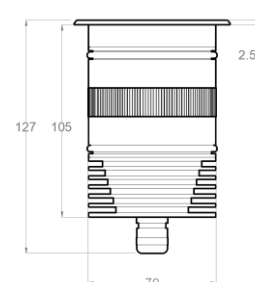

OPTIC

Material	PMMA
Available optics	12° - 18° - 24° - 33° - 52°
Beam direction	Fixed
Flux symmetry	Symmetrical

FIXTURE

Material	Aluminum
Available body finishes	Hard coat anodized: 3 - Gray 4 - Black As per material: 6 - Stainless steel AISI 316L
Available decorative ring finishes	Chrome plated: 1 - Gold chrome 1 - Shiny chrome 8 - Satin gold Nickel plated: N - Satin nickel Hard coat anodized: 4 - Black
IP Rate	IP67
Working Temperature	-20° ÷ +40°
Integrated fixing Systems	-

ELECTRICAL FEATURES

Driver	Remote
Dimmable	Push, 1-10V, DALI
Connection	In series at 350mA
Class	III

Decorative Rings

MECHANICAL FEATURES

Dimensions	Ø127 x 85 mm
Weight	720 gr
Installation	Wall, floor recessed
Cut-out	Ø76 mm (within recessed box)
Use	Outdoor

PHOTOMETRIC DATA

12° Lens – 18W 							
H(m)	D(m)	Emax(lx)	Eav(lx)				
12°							
<u>1.00</u>	0.24	11174	6964				
<u>2.00</u>	0.49	2794	1741				
<u>3.00</u>	0.73	1242	774				
<u>4.00</u>	0.98	698	435				
<u>5.00</u>	1.22	447	279				
UGR = 5							
18° Lens – 12W 		24° Lens – 12W 		33° Lens – 12W 		52° Lens – 12W 	
H(m)	D(m)	Emax(lx)	Eav(lx)	H(m)	D(m)	Emax(lx)	Eav(lx)
18°				24°			
<u>1.00</u>	0.32	7851	4981	<u>1.00</u>	0.44	4539	2820
<u>2.00</u>	0.63	1963	1245	<u>2.00</u>	0.87	1135	705
<u>3.00</u>	0.95	872	553	<u>3.00</u>	1.31	504	313
<u>4.00</u>	1.27	491	311	<u>4.00</u>	1.75	284	176
<u>5.00</u>	1.58	314	199	<u>5.00</u>	2.18	182	113
UGR = 7		UGR = 10		UGR = 12		UGR = 12	