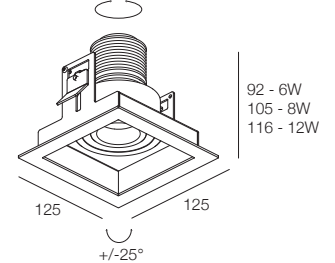

MIRUM QR

STRUTTURA FRAME	A00560._ 0				Finiture Finish	
	Nell'ordine richiedere 1 Struttura per ogni Modulo Mirum QR Please specify in the purchase order 1 Frame for each Mirum QR Modules				☒ H Nero - Black ☐ 7 Bianco - White	
MODULO - MODULE MIRUM QR	6W 180mA	8W 250mA	12W 350mA	12W 350mA	Finiture Finish	Colore LED LED Colour
Lumen Output 3000K	500lm	650lm	900lm	1000lm (at source)		
15° Reflector	7A4294._ _	7A4295._ _	7A4296._ _		☒ H Nero - Black ☐ 7 Bianco - White ☐ Y 2700K ☐ 6 3000K ☐ W 3000K CRI > 90 ☐ 9 4000K ☐ T 3000K CRI > 90 DIM-TO-WARM	
25° Reflector	7G4294._ _	7G4295._ _	7G4296._ _			
40° Reflector	744294._ _	744295._ _	744296._ _	744297._ T DIM-TO-WARM		

MIRUM QR

+/- 355°