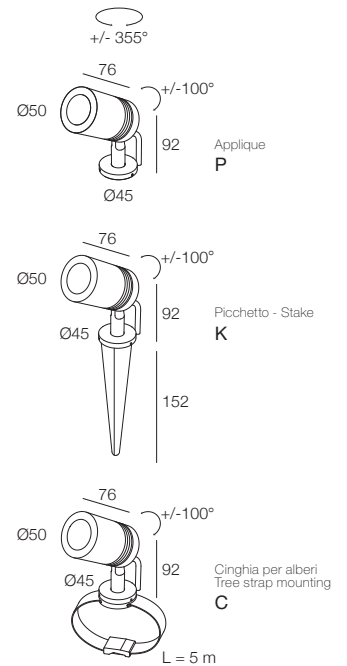

MACRO IP67 24Vdc

-  IP67
-  Class III
-  Montaggio a parete, soffitto, pavimento
Wall, ceiling, floor mounting
-  WIPS - Water Infiltration Protection System
-  Cavo in neoprene 200 cm
200 cm neoprene cable
(disponibile lunghezza cavo su misura)
(additional cable length available upon request)
-  Collegare in parallelo 24Vdc
Connect in parallel at 24Vdc
-  380 gr
-  Altamente riciclabile
Highly recyclable

MACRO IP67 24Vdc

	3W 24Vdc	6W 24Vdc	9W 24Vdc	Finiture Finish	Colore LED LED Colour	Elementi di fissaggio Fixing element
Lumen Output 3000K	200lm	450lm	600lm			
 3° Lens	7T4124._._.			 3 Grigio - Gray  4 Nero - Black  6 Acciaio Inox Stainless Steel AISI 316L  T Titanio - Titanium	 Y 2700K  W 3000K CRI > 90  6 3000K  J 3500K  9 4000K	P Applique - Applique K Picchetto - Stake C Cinghia per alberi Tree strap mounting
 10° Lens		734125._._.	734126._._.			
 30° Lens		764125._._.	764126._._.			
 50° Lens		7D4125._._.	7D4126._._.			

MACRO IP67 24Vdc - CON NIDO D'APE - WITH HEX LOUVER

	3W 24Vdc	6W 24Vdc	9W 24Vdc	Finiture Finish	Colore LED LED Colour	Elementi di fissaggio Fixing element
Lumen Output 3000K	200lm	450lm	600lm			
 3° Lens	7T4130._._.			 3 Grigio - Gray  4 Nero - Black  6 Acciaio Inox Stainless Steel AISI 316L  T Titanio - Titanium	 Y 2700K  W 3000K CRI > 90  6 3000K  J 3500K  9 4000K	P Applique - Applique K Picchetto - Stake C Cinghia per alberi Tree strap mounting
 10° Lens		734131._._.	734132._._.			
 30° Lens		764131._._.	764132._._.			
 50° Lens		7D4131._._.	7D4132._._.			

Connettore stagno
Watertight connector
A00387.40

EXAMPLE CODE COMPOSITION
123456.