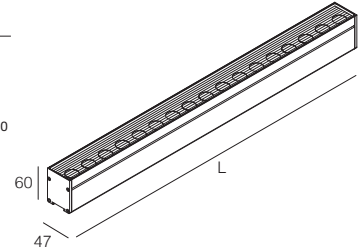

Lumen Output 3000K 2500 lm/m	30W/m 220-240Vac					Finiture Finish	Colore LED LED Colour
	L = 30 cm	L = 60 cm	L = 90 cm	L = 120 cm	L = 150 cm		
10° Lens	734385._.	734386._.	734387._.	734388._.	734389._.	■ 4 Nero - Black	- U 2200K - Y 2700K 6 3000K - W 3000K CRI > 90 9 4000K
25° Lens	7G4385._.	7G4386._.	7G4387._.	7G4388._.	7G4389._.		
40° Lens	744385._.	744386._.	744387._.	744388._.	744389._.		
60° Lens	754385._.	754386._.	754387._.	754388._.	754389._.		
Lente ellittica Elliptical lens	774385._.	774386._.	774387._.	774388._.	774389._.