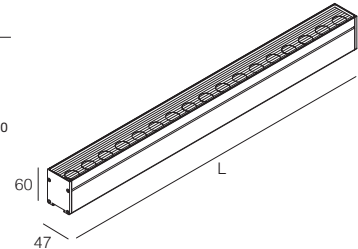

Lumen Output 3000K 2500 lm/m	30W/m DALI 220-240Vac					Finiture Finish	Colore LED LED Colour
	L = 30 cm	L = 60 cm	L = 90 cm	L = 120 cm	L = 150 cm		
10° Lens	734390._.	734391._.	734392._.	734393._.	734394._.	■ 4 Nero - Black	- U 2200K - Y 2700K 6 3000K - W 3000K CRI > 90 9 4000K
25° Lens	7G4390._.	7G4391._.	7G4392._.	7G4393._.	7G4394._.		
40° Lens	744390._.	744391._.	744392._.	744393._.	744394._.		
60° Lens	754390._.	754391._.	754392._.	754393._.	754394._.		
Lente ellittica Elliptical lens	774390._.	774391._.	774392._.	774393._.	774394._.