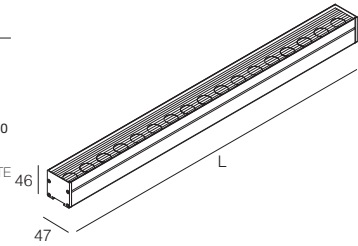

CONTINUUM IP67 CON FRANGILUCE - WITH LOUVER

Lumen Output 3000K 2500 lm/m	30W/m 24Vdc					Finiture Finish	Colore LED LED Colour
	L = 30 cm	L = 60 cm	L = 90 cm	L = 120 cm	L = 150 cm		
10° Lens	734395._.	734396._.	734397._.	734398._.	734399._.	■ 4 Nero - Black	- U 2200K - Y 2700K 6 3000K - W 3000K CRI > 90 9 4000K 8 DYNAMIC WHITE
25° Lens	7G4395._.	7G4396._.	7G4397._.	7G4398._.	7G4399._.		
40° Lens	744395._.	744396._.	744397._.	744398._.	744399._.		
60° Lens	754395._.	754396._.	754397._.	754398._.	754399._.		
Lente ellittica Elliptical lens	774395._.	774396._.	774397._.	774398._.	774399._.