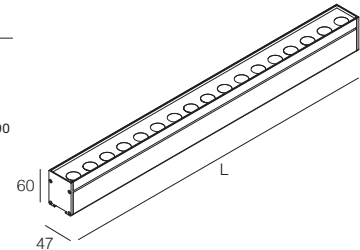

## CONTINUUM IP67

-  IP67
-  Class III 24Vdc
-  Class II 220-240Vac
-  Montaggio a parete, soffitto, pavimento  
Wall, ceiling, floor mounting
-  WIPS - Water Infiltration Protection System
-  Cavo in neoprene 100 cm  
100 cm neoprene cable  
(disponibile lunghezza cavo su misura)  
(additional cable length available upon request)
-  Collegare in parallelo 24Vdc  
Connect in parallel at 24Vdc
-  Alimentazione integrata, collegare alla tensione di rete 220-240Vac  
Built-in driver, connect directly to the line voltage to 220-240Vac
-  Altamente riciclabile  
Highly recyclable

### CONTINUUM IP67

Lumen Output 3000K 2500 lm/m	30W/m 24Vdc					Finiture Finish	Colore LED LED Colour
	L = 30 cm	L = 60 cm	L = 90 cm	L = 120 cm	L = 150 cm		
 10° Lens	734319._.	734320._.	734321._.	734322._.	734323._.	■ 4 Nero - Black	<ul style="list-style-type: none"> <li> U 2200K</li> <li> Y 2700K</li> <li> 6 3000K</li> <li> W 3000K CRI &gt; 90</li> <li> 9 4000K</li> <li> 8 DYNAMIC WHITE</li> </ul>
 25° Lens	7G4319._.	7G4320._.	7G4321._.	7G4322._.	7G4323._.		
 40° Lens	744319._.	744320._.	744321._.	744322._.	744323._.		
 60° Lens	754319._.	754320._.	754321._.	754322._.	754323._.		
 Lente ellittica Elliptical lens	774319._.	774320._.	774321._.	774322._.	774323._.		

Lumen Output 3000K 2500 lm/m	30W/m 220-240Vac					Finiture Finish	Colore LED LED Colour
	L = 30 cm	L = 60 cm	L = 90 cm	L = 120 cm	L = 150 cm		
 10° Lens	734309._.	734310._.	734311._.	734312._.	734313._.	■ 4 Nero - Black	<ul style="list-style-type: none"> <li> U 2200K</li> <li> Y 2700K</li> <li> 6 3000K</li> <li> W 3000K CRI &gt; 90</li> <li> 9 4000K</li> </ul>
 25° Lens	7G4309._.	7G4310._.	7G4311._.	7G4312._.	7G4313._.		
 40° Lens	744309._.	744310._.	744311._.	744312._.	744313._.		
 60° Lens	754309._.	754310._.	754311._.	754312._.	754313._.		
 Lente ellittica Elliptical lens	774309._.	774310._.	774311._.	774312._.	774313._.		