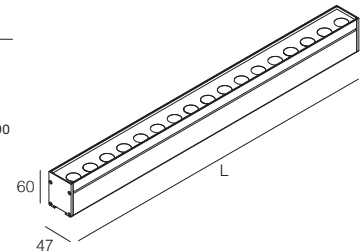

Lumen Output 3000K 2500 lm/m	30W/m DALI 220-240Vac					Finiture Finish	Colore LED LED Colour
	L = 30 cm	L = 60 cm	L = 90 cm	L = 120 cm	L = 150 cm		
10° Lens	734314._.	734315._.	734316._.	734317._.	734318._.	■ 4 Nero - Black	- U 2200K - Y 2700K 6 3000K - W 3000K CRI > 90 9 4000K
25° Lens	7G4314._.	7G4315._.	7G4316._.	7G4317._.	7G4318._.		
40° Lens	744314._.	744315._.	744316._.	744317._.	744318._.		
60° Lens	754314._.	754315._.	754316._.	754317._.	754318._.		
Lente ellittica Elliptical lens	774314._.	774315._.	774316._.	774317._.	774318._.