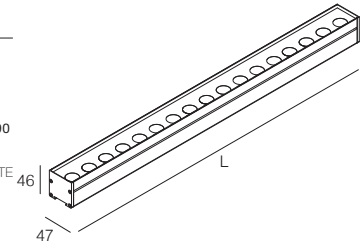

## CONTINUUM IP67

-  IP67
-  Class III 24Vdc
-  Class II 220-240Vac
-  Montaggio a parete, soffitto, pavimento  
Wall, ceiling, floor mounting
-  WIPS - Water Infiltration Protection System
-  Cavo in neoprene 100 cm  
100 cm neoprene cable  
(disponibile lunghezza cavo su misura)  
(additional cable length available upon request)
-  Collegare in parallelo 24Vdc  
Connect in parallel at 24Vdc
-  Alimentazione integrata, collegare alla tensione di rete 220-240Vac  
Built-in driver, connect directly to the line voltage to 220-240Vac
-  Altamente riciclabile  
Highly recyclable

### CONTINUUM IP67

Lumen Output 3000K 2500 lm/m	30W/m 24Vdc					Finiture Finish	Colore LED LED Colour
	L = 30 cm	L = 60 cm	L = 90 cm	L = 120 cm	L = 150 cm		
 10° Lens	734319._.	734320._.	734321._.	734322._.	734323._.	■ 4 Nero - Black	<ul style="list-style-type: none"> <li> U 2200K</li> <li> Y 2700K</li> <li> 6 3000K</li> <li> W 3000K CRI &gt; 90</li> <li> 9 4000K</li> <li> 8 DYNAMIC WHITE</li> </ul>
 25° Lens	7G4319._.	7G4320._.	7G4321._.	7G4322._.	7G4323._.		
 40° Lens	744319._.	744320._.	744321._.	744322._.	744323._.		
 60° Lens	754319._.	754320._.	754321._.	754322._.	754323._.		
 Lente ellittica Elliptical lens	774319._.	774320._.	774321._.	774322._.	774323._.		

Lumen Output 3000K 2500 lm/m	30W/m 220-240Vac					Finiture Finish	Colore LED LED Colour
	L = 30 cm	L = 60 cm	L = 90 cm	L = 120 cm	L = 150 cm		
 10° Lens	734309._.	734310._.	734311._.	734312._.	734313._.	■ 4 Nero - Black	<ul style="list-style-type: none"> <li> U 2200K</li> <li> Y 2700K</li> <li> 6 3000K</li> <li> W 3000K CRI &gt; 90</li> <li> 9 4000K</li> </ul>
 25° Lens	7G4309._.	7G4310._.	7G4311._.	7G4312._.	7G4313._.		
 40° Lens	744309._.	744310._.	744311._.	744312._.	744313._.		
 60° Lens	754309._.	754310._.	754311._.	754312._.	754313._.		
 Lente ellittica Elliptical lens	774309._.	774310._.	774311._.	774312._.	774313._.		