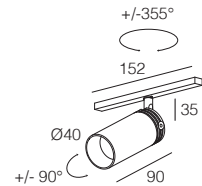

■ TONO B 48V

	3W 48Vdc	6W 48Vdc	9W 48Vdc	Finiture Finish	Colore LED LED Colour
Lumen Output 3000K	250lm	500lm	650lm		
3° Lens	7T4039._ _			7 Bianco - White	Y 2700K
10° Lens		734040._ _	734041._ _	B Bronzo Scuro Dark Bronze	6 3000K
30° Lens		764040._ _	764041._ _	H Nero - Black	W 3000K CRI > 90
50° Lens		7D4040._ _	7D4041._ _		J 3500K
					9 4000K