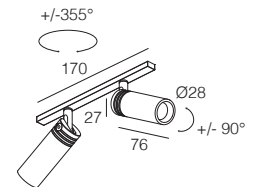

TINI B 48V DOUBLE

	3W x 2 48Vdc	Finiture Finish	Colore LED LED Colour
Lumen Output 3000K	2 x 300lm		
15° Lens	7A4185._ _	7 Bianco - White	U 2200K
30° Lens	764185._ _	B Bronzo Scuro Dark Bronze	X 2700K CRI > 90
60° Lens	754185._ _	H Nero - Black	W 3000K CRI > 90
Lente ellittica Elliptical lens	774185._ _		9 4000K
			1 5000K