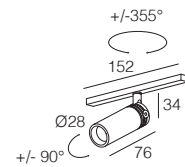

TINI B 48V

IP40

Class III

Binario a parete, soffitto
Wall, ceiling mounting track

Collegare a binario a bassa tensione 48Vdc
Connect to 48Vdc low voltage track

90 gr

Altamente riciclabile
Highly recyclable

TINI B 48V

	3W 48Vdc	Finiture Finish	Colore LED LED Colour
Lumen Output 3000K	300lm		
15° Lens	7A4182._ _	7 Bianco - White	U 2200K
30° Lens	764182._ _	B Bronzo Scuro Dark Bronze	X 2700K CRI > 90
60° Lens	754182._ _	H Nero - Black	W 3000K CRI > 90
Lente ellittica Elliptical lens	774182._ _		9 4000K
			1 5000K

TINI B 48V DOUBLE

	3W x 2 48Vdc	Finiture Finish	Colore LED LED Colour
Lumen Output 3000K	2 x 300lm		
15° Lens	7A4185._ _	7 Bianco - White	U 2200K
30° Lens	764185._ _	B Bronzo Scuro Dark Bronze	X 2700K CRI > 90
60° Lens	754185._ _	H Nero - Black	W 3000K CRI > 90
Lente ellittica Elliptical lens	774185._ _		9 4000K
			1 5000K