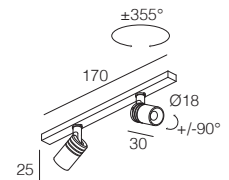

MINI TINI B 48V DOUBLE

	1W x 2 48Vdc	2W x 2 48Vdc	Finiture Finish	Colore LED LED Colour
Lumen 3000K	2 x 100lm	2 x 150lm		
10° Lens	734186._ _	734187._ _	 4 Nero - Black 7 Bianco - White B Bronzo Scuro Dark Bronze	 U 2200K X 2700K CRI > 90 W 3000K CRI > 90 9 4000K 1 5000K
25° Lens	7G4186._ _	7G4187._ _		
40° Lens	744186._ _	744187._ _		
60° Lens	754186._ _	754187._ _