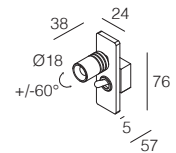

MINI TINI SWITCH

-  IP40
-  Class III
-  Montaggio a parete
Wall mounting
-  Collegare in serie 350mA o 500mA
Connect in series at 350mA or 500mA
-  110 gr
-  18x45 mm
-  Altamente riciclabile
Highly recyclable

MINI TINI SWITCH

	1W 350mA	2W 500mA	Finiture Finish	Colore LED LED Colour
Lumen 3000K	100lm	150lm		
 10° Lens	734242._ _	734243._ _	<ul style="list-style-type: none">  1 Cromo Lucido Shiny Chrome  4 Nero - Black  E Ottone Integrale Massive Brass  U 2200K  X 2700K CRI > 90  W 3000K CRI > 90  9 4000K  1 5000K 	
 25° Lens	7G4242._ _	7G4243._ _		
 40° Lens	744242._ _	744243._ _		
 60° Lens	754242._ _	754243._ _		

Adatto per fissaggio su pannelli

Suitable for fixing on panels

ALIMENTATORI CONSIGLIATI (non inclusi)
SUGGESTED DRIVERS (not included)

350mA CC20-F-350-N
500mA CC20-F-500-N

EXAMPLE CODE COMPOSITION
123456.