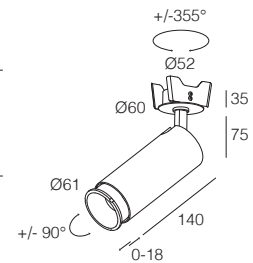

AURORA ZOOM 1500 mP

- IP40
- Class III
- Incasso a parete, soffitto
Wall, ceiling recessed
- Collegare in serie 450mA
Connect in series at 450mA
- 690 gr
- Ø 52 mm
- Altamente riciclabile
Highly recyclable

ALIMENTATORI CONSIGLIATI (non inclusi)
SUGGESTED DRIVERS (not included)

450mA CC20-F-450-N

EXAMPLE CODE COMPOSITION
123456.

LED COLOUR
FINISH