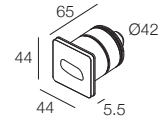

ALIMENTATORI CONSIGLIATI (non inclusi)
SUGGESTED DRIVERS (not included)

500mA   CC20-F-500-N
900mA   CC20-F-900-N

ACCESSORI
ACCESSORIES

Controcassa
Recessed box
A00853.30

Micro connettore stagno
Micro watertight connector
A00357.40

Ø 43 mm

EXAMPLE CODE COMPOSITION
123456.

LED COLOUR
FINISH