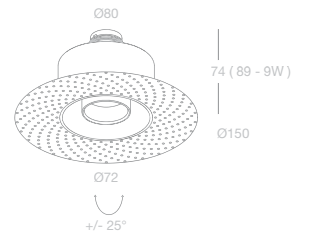

TONO RF

STRUTTURA  
FRAME FOR  
TONO RF **A00656.30**

	3W 900mA	6W 500mA	9W 700mA	Finiture Finish (Painting)	Colore LED LED Colour
Lumen Output	250lm	500lm	650lm		
3° Lens	7T3939._ _			G Grigio - Gray H Nero - Black 7 Bianco - White A Oro - Gold C Gothic Cement K Corten - Corten L Bianco perla Oyster White	Y 2700K 6 3000K W 3000K CRI > 90 9 4000K 1 5000K
10° Lens		733940._ _	733941._ _		
30° Lens		763940._ _	763941._ _		

	3W 900mA	6W 500mA	9W 700mA	Finiture Finish (Painting)	Colore LED LED Colour
Lumen Output	250lm	500lm	650lm		
3° Lens	7T3942._ _			G Grigio - Gray H Nero - Black 7 Bianco - White A Oro - Gold C Gothic Cement K Corten - Corten L Bianco perla Oyster White	Y 2700K 6 3000K W 3000K CRI > 90 9 4000K 1 5000K
10° Lens		733943._ _	733944._ _		
30° Lens		763943._ _	763944._ _		

-  IP40
-  Class III
-  Ø 80 mm