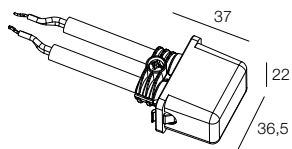

## WATERTIGHT CONNECTORS IP68

Code	Material	Description
A00387.40	Plastico Plastic	Connettore stagno Watertight connector IP68 - CABLE Ø6mm ÷ Ø8mm Section 2x1,5mm