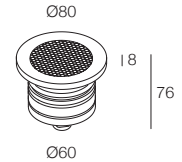

NESIS IP67 SOLOVETRO

-  IP67
-  Class III
-  Incasso a parete, pavimento
Wall, floor recessed
-  WIPS - Water Infiltration Protection System
-  Carrabile 2000 kg
Drive over up to 2000 kg
-  Installazione con controcassa obbligatoria
Mandatory installation with recessed box
-  Cavo in neoprene 100 cm
100 cm neoprene cable
(disponibile lunghezza cavo su misura)
(additional cable length available upon request)
-  Collegare in serie 350mA o 500mA
Connect in series at 350mA or 500mA
-  400 gr
-  Altamente riciclabile
Highly recyclable

Versione RGB
Tre finiture disponibili
Alta efficienza

RGB version
Three finishes available
High efficiency

■ NESIS IP67 SOLOVETRO

	3W 350mA	3W RGB 350mA	6W 500mA	Finiture Finish	Colore LED LED Colour
Lumen 3000K	300lm	300lm	450lm		
 10° Lens	733544._ _	733544._7	733545._ _	 3 Grigio - Gray	 U 2200K
 30° Lens	763544._ _	763544._7	763545._ _	 4 Nero - Black	 Y 2700K
 60° Lens	753544._ _	753544._7	753545._ _	 Z Champagne Gold	 6 3000K
					 9 4000K
					 7 RGB <small>Available on some products only</small>

FINISH
Ø 85 mm

Controcassa materiale plastico con tappo
Recessed box in plastic with closure cap
A00483.40

Connettore stagno
Water-tight connector
A00387.40

EXAMPLE CODE COMPOSITION
123456.

LED COLOUR
FINISH