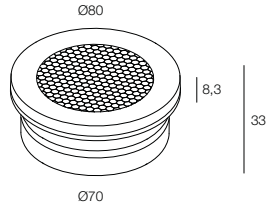

IP67

Class III

ASTRO 80 IP67 SOLOVETRO

	1W 350mA	2W 500mA	3W 350mA	Finiture Finish	Colore LED LED Colour
Lumen 3000K	100lm	150lm	300lm		
15° Lens			7A3672._ _	3 Grigio - Gray	Y 2700K
30° Lens			763672._ _	4 Nero - Black	6 3000K
60° Lens			753672._ _	Z Champagne Gold	9 4000K
Lente ellittica Elliptical lens			773672._ _		1 5000K
Vetro satinato Frosted glass	713673._ _	713674._ _			
A00482.40	Controcassa in alluminio con tappo Recessed box in aluminum with closure cap				
A00487._0	Controcassa in alluminio con bordo Recessed box in aluminum with edge			Ø 83 mm