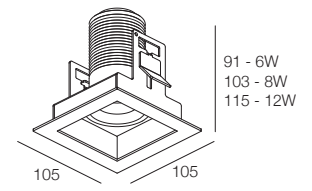

MIRUM Qm

- IP40
- Class III
- Incasso a parete, soffitto
  Wall, ceiling recessed
- Collegare in serie 180mA o 250mA o 350mA
  Connect in series at 180mA or 250mA or 350mA
- 425 gr
- 88x88 mm
- Altamente riciclabile
  Highly recyclable

Ideale per contesti residenziali
Estetica minimale
Quattro filtri ottici

Ideal for residential settings
Minimal aesthetics
Four optical filters

MIRUM Qm

STRUTTURA FRAME	A00874... 0				Finiture Finish	
	Nell'ordine richiedere 1 Struttura per ogni Modulo Mirum Q Please specify in the purchase order 1 Frame for each Mirum Q Modules				☒ H Nero - Black ☐ 7 Bianco - White	
MODULO - MODULE MIRUM Q	6W 180mA	8W 250mA	12W 350mA	12W 350mA	Finiture Finish	Colore LED LED Colour
Lumen Output 3000K	500lm	650lm	900lm	1000lm (at source)		
15° Reflector	7A4290..._	7A4291..._	7A4292..._		☒ H Nero - Black ☐ 7 Bianco - White	☐ Y 2700K ☐ 6 3000K ☐ W 3000K CRI > 90 ☐ 9 4000K ☐ T 3000K CRI > 90 DIM-TO-WARM
25° Reflector	7G4290..._	7G4291..._	7G4292..._			
40° Reflector	744290..._	744291..._	744292..._	744293..._ T DIM-TO-WARM		

ALIMENTATORI CONSIGLIATI (non inclusi)
SUGGESTED DRIVERS (not included)

180mA	CC20-F-180-N
250mA	CC9-F-250-N
350mA	CC20-F-350-N
350mA	CC20-A-350-N

ACCESSORI ACCESSORIES

Filtro Ellittico Linear Filter	Nido D'ape Hex Louver	Filtro Prismatico Prismatic Filter	Filtro Correttivo Softening Lens
A00366.80	A00367.40	A00368.80	A00369.80

Only for 15° reflector

EXAMPLE CODE COMPOSITION
123456