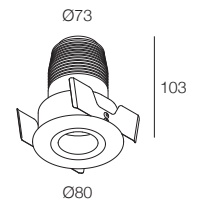

MIRUM PINHOLE R

-  IP40
-  Class III
-  Incasso a parete, soffitto
Wall, ceiling recessed
-  Collegare in serie 180mA o 250mA
Connect in series at 180mA or 250mA
-  290 gr
-  Ø 73 mm
-  Altamente riciclabile
Highly recyclable

MIRUM PINHOLE R

	6W 180mA	8W 250mA	Finiture Finish	Colore LED LED Colour
Lumen 3000K	600lm	800lm		
 15° Reflector	7A3789._._	7A3790._._	<ul style="list-style-type: none">  3 Grigio - Gray  4 Nero - Black  7 Bianco - White 	<ul style="list-style-type: none">  Y 2700K  6 3000K  W 3000K CRI > 90  9 4000K
 40° Reflector	743789._._	743790._._		

ALIMENTATORI CONSIGLIATI (non inclusi)
SUGGESTED DRIVERS (not included)

180mA CC20-F-180-N
250mA CC9-F-250-N

ACCESSORI
ACCESSORIES

Nido D'ape
Hex Louver
A00367.40

EXAMPLE CODE COMPOSITION
123456.

LED COLOUR
FINISH