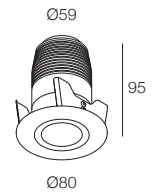

MIRUM PINHOLE

-  IP40 / IP55
-  Class III
-  Incasso a parete, soffitto
Wall, ceiling recessed
-  Collegare in serie 180mA o 250mA
Connect in series at 180mA or 250mA
-  270 gr
-  320 gr (IP55)
-  Ø 59 mm
-  Altamente riciclabile
Highly recyclable

**Flangia magnetica
Sorgente arretrata
Comfort luminoso**

Magnetic flange
Recessed source
Lighting comfort

MIRUM PINHOLE IP40

	6W 180mA	8W 250mA	Finiture Finish	Colore LED LED Colour
Lumen 3000K	600lm	800lm		
 15° Reflector	7A3787._ _	7A3788._ _	<ul style="list-style-type: none">  3 Grigio - Gray  4 Nero - Black  7 Bianco - White 	<ul style="list-style-type: none">  Y 2700K  6 3000K  W 3000K CRI > 90  9 4000K
 40° Reflector	743787._ _	743788._ _		

MIRUM PINHOLE IP55

	6W 180mA	8W 250mA	Finiture Finish	Colore LED LED Colour
Lumen 3000K	600lm	800lm		
 15° Reflector	7A3793._ _	7A3794._ _	<ul style="list-style-type: none">  3 Grigio - Gray  4 Nero - Black  7 Bianco - White 	<ul style="list-style-type: none">  Y 2700K  6 3000K  W 3000K CRI > 90  9 4000K
 40° Reflector	743793._ _	743794._ _		