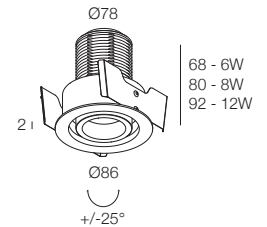

MIRUM mR+

IP40 / IP55

Class III

Incasso a parete, soffitto
Wall, ceiling recessed

Collegare in serie 180mA o 250mA o 350mA
Connect in series at 180mA or 250mA or 350mA

315 gr

Ø 78 mm

Altamente riciclabile
Highly recyclable

Alte performance
Massima flessibilità
Ampia scelta di ottiche

High performance
Maximum flexibility
Wide choice of optics

MIRUM mR+ IP40

	6W 180mA	8W 250mA	12W 350mA	12W 350mA	Finiture Finish	Colore LED LED Colour
Lumen Output 3000K	500lm	650lm	900lm	1000lm (at source)		
15° Reflector	7A4250._.	7A4251._.	7A4252._.		<input type="checkbox"/> 7 Bianco - White <input type="checkbox"/> H Nero - Black	<input type="checkbox"/> Y 2700K <input type="checkbox"/> 6 3000K <input type="checkbox"/> W 3000K CRI > 90 <input type="checkbox"/> 9 4000K <input type="checkbox"/> T 3000K CRI > 90 DIM-TO-WARM
25° Reflector	7G4250._.	7G4251._.	7G4252._.			
40° Reflector	744250._.	744251._.	744252._.	744253._T		

MIRUM mR+ IP55

	6W 180mA	8W 250mA	12W 350mA	12W 350mA	Finiture Finish	Colore LED LED Colour
Lumen Output 3000K	500lm	650lm	900lm	1000lm (at source)		
15° Reflector	7A4286._.	7A4287._.	7A4288._.		<input type="checkbox"/> 7 Bianco - White <input type="checkbox"/> H Nero - Black	<input type="checkbox"/> Y 2700K <input type="checkbox"/> 6 3000K <input type="checkbox"/> W 3000K CRI > 90 <input type="checkbox"/> 9 4000K <input type="checkbox"/> T 3000K CRI > 90 DIM-TO-WARM
25° Reflector	7G4286._.	7G4287._.	7G4288._.			
40° Reflector	744286._.	744287._.	744288._.	744289._T		

Only for 15° reflector

EXAMPLE CODE COMPOSITION
123456.

LED COLOUR
FINISH