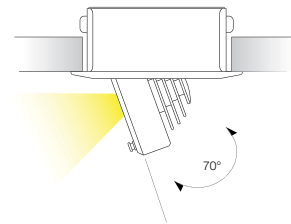

## ACROBAT

CON MOLLE  
WITH SPRINGS

CON MOLLE IN  
ACCIAIO ARMONICO  
WITH FLAT  
LAMINATED SPRINGS

3W  
350mA

3W  
350mA

Finiture  
Finish

Colore LED  
LED Colour

Lumen 3000K