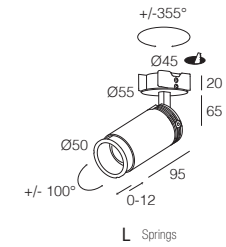

### FIXING

- L Springs
- PL Base for inner connection

SUGGESTED DRIVERS (not included)

500mA CC20-F-500-N p. 700

EXAMPLE CODE COMPOSITION