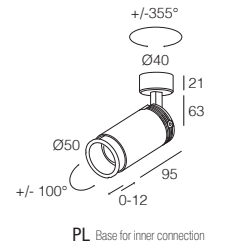

### FIXING

- L Springs
- PL Base for inner connection

SUGGESTED DRIVERS (not included)

500mA CC20-F-500-N p. 700

EXAMPLE CODE COMPOSITION