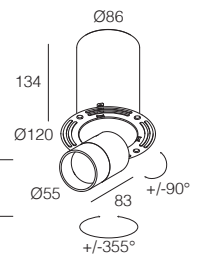

ACCESSORI INTERCambiabili
INTERCHANGEABLE ACCESSORIES

Lenti
Lenses

Filtri ottici
Optical filters

Anelli porta filtro
Filter holder rings

Anelli decorativi
Decorative rings

[1] Lente 12° non intercambiabile
12° Lens not interchangeable

- Lente 18°
  18° Lens
  A01196.80
- Lente 24°
  24° Lens
  A01197.80
- Lente 33°
  33° Lens
  A01198.80
- Lente 52°
  52° Lens
  A01199.80

- Filtro Ellittico
  Elliptical Filter
  A01186.80
- Filtro Nido d'ape
  Hex Louver
  A01187.40
- Filtro Prismatico
  Prismatic Filter
  A01188.80
- Filtro Correttivo
  Softening Lens
  A01189.80

- Cromo Lucido
  Shiny Chrome
  A01273.10
- Oro Lucido
  Gold Chrome
  A01273.10
- Oro Satinato
  Satin Gold
  A01273.80
- Nichel Satinato
  Satin Nickel
  A01273.N0
- Nero
  Black
  A01273.40

- Cromo Lucido
  Shiny Chrome
  A01191.10
- Oro Lucido
  Gold Chrome
  A01191.10
- Oro Satinato
  Satin Gold
  A01191.80
- Nichel Satinato
  Satin Nickel
  A01191.N0
- Nero
  Black
  A01191.40

ALIMENTATORI CONSIGLIATI (non inclusi)
SUGGESTED DRIVERS (not included)

500mA CC20-F-500-N

ACCESSORI
ACCESSORIES

Fresa a tazza
Hole saw
A00833.H0

EXAMPLE CODE COMPOSITION
123456.