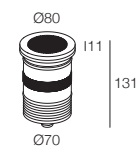

Solovetro Series

350mA Lumen Output 3000K	12W 350mA - 920 lm
12° Lens [1]	7Q4932. _ _ _ _
18° Lens	784932. _ _ _ _
24° Lens	7G4932. _ _ _ _
33° Lens	7E4932. _ _ _ _
52° Lens	754932. _ _ _ _

FINISH	CCT	DECORATIVE RING	OPTICAL FILTER
● 4 Black	● U1 2200K CRI > 90	● 4 Black	W Without Filter
● Z Champagne Gold	● B2 2400K CRI > 90	● I Gold Chrome	E Elliptical Filter
● 3 Gray	● X 2700K CRI > 90	● 8 Satin Gold	H Hex Louver
	● 6 3000K	● N Satin Nickel	P Prismatic Filter
	● W 3000K CRI > 90	● 1 Shiny Chrome	S Softening Lens
	● K 3500K CRI > 90		
	● D 4000K CRI > 90		

Hex louver not included

[1] 12° Lens not interchangeable

24V Lumen Output 3000K	14W 24Vdc - 920 lm
12° Lens [1]	7Q4655. _ _ _ _
18° Lens	784655. _ _ _ _
24° Lens	7G4655. _ _ _ _
33° Lens	7E4655. _ _ _ _
52° Lens	754655. _ _ _ _

SUGGESTED DRIVERS (not included)

350mA	CC14-F-350-PI	p. 288
24Vdc	CV30-F-24-PI	p. 292

ACCESSORIES

INTERCHANGEABLE ACCESSORIES
p. 261

Recessed box in aluminum with edge
A01418_0

Recessed box in aluminum with closure cap
A01446.40