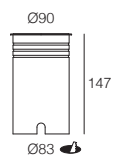

Hex louver not included

[1] 12° Lens not interchangeable

24V Lumen Output 3000K	14W 24Vdc - 920 lm
12° Lens [1]	7Q4655. _ _ _ _
18° Lens	784655. _ _ _ _
24° Lens	7G4655. _ _ _ _
33° Lens	7E4655. _ _ _ _
52° Lens	754655. _ _ _ _

SUGGESTED DRIVERS (not included)

350mA	CC14-F-350-PI	p. 288
24Vdc	CV30-F-24-PI	p. 292

ACCESSORIES

INTERCHANGEABLE ACCESSORIES
p. 261

Recessed box in aluminum with edge
A01418_0

Recessed box in aluminum with closure cap
A01446.40