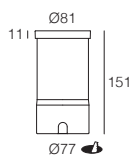

SUGGESTED DRIVERS (not included)

350mA	CC14-F-350-PI	p. 288
24Vdc	CV30-F-24-PI	p. 292

ACCESSORIES

INTERCHANGEABLE ACCESSORIES
p. 261

Recessed box in aluminum with edge
A01418_0

Recessed box in aluminum with closure cap
A01446.40

Watertight connector p. 266
A00387.40

Removing tool
A01628.30

EXAMPLE CODE COMPOSITION