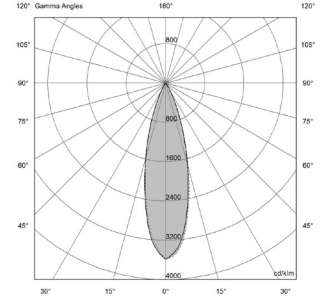

Total lumen output
940 lm

Efficacy
78 lm/W (350mA)
67 lm/W (24Vdc)

12/14W - 52° | UGR 10

| H (m) | D (m) | Eav (lx) |
|-------|-------|----------|
| 1 | 0.90 | 914 |
| 2 | 1.79 | 229 |
| 3 | 2.69 | 102 |
| 4 | 3.59 | 57 |
| 5 | 4.48 | 37 |

Total lumen output
717 lm

Efficacy
60 lm/W (350mA)
51 lm/W (24Vdc)

12W - 18° | UGR 5

| H (m) | D (m) | Eav (lx) |
|-------|-------|----------|
| 1 | 0.31 | 3781 |
| 2 | 0.63 | 945 |
| 3 | 0.94 | 420 |
| 4 | 1.26 | 236 |
| 5 | 1.57 | 151 |

Total lumen output
794 lm

Efficacy
66 lm/W (350mA)
57 lm/W (24Vdc)

12W - 24° | UGR 7

| H (m) | D (m) | Eav (lx) |
|-------|-------|----------|
| 1 | 0.38 | 2409 |
| 2 | 0.76 | 602 |
| 3 | 1.14 | 268 |
| 4 | 1.52 | 151 |
| 5 | 1.90 | 96 |

Total lumen output
746 lm

Efficacy
62 lm/W (350mA)
653 lm/W (24Vdc)

12W - 33° | UGR 8

| H (m) | D (m) | Eav (lx) |
|-------|-------|----------|
| 1 | 0.50 | 1379 |
| 2 | 1.01 | 345 |
| 3 | 1.51 | 153 |
| 4 | 2.01 | 86 |
| 5 | 2.52 | 55 |