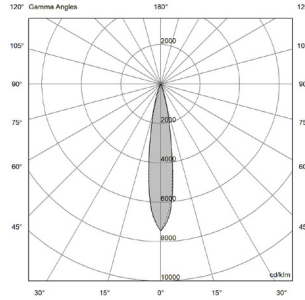

Total lumen output
1037 lm

Efficacy
86 lm/W (350mA)
74 lm/W (24Vdc)

12/14W - 33° | UGR 12

| H (m) | D (m) | Eav (lx) |
|-------|-------|----------|
| 1 | 0.59 | 1644 |
| 2 | 1.19 | 411 |
| 3 | 1.78 | 183 |
| 4 | 2.38 | 103 |
| 5 | 2.97 | 66 |

Total lumen output
940 lm

Efficacy
78 lm/W (350mA)
67 lm/W (24Vdc)

12/14W - 52° | UGR 10

| H (m) | D (m) | Eav (lx) |
|-------|-------|----------|
| 1 | 0.90 | 914 |
| 2 | 1.79 | 229 |
| 3 | 2.69 | 102 |
| 4 | 3.59 | 57 |
| 5 | 4.48 | 37 |

Total lumen output
879 lm

Efficacy
73 lm/W (350mA)
63 lm/W (24Vdc)

Saturno i IP67 Plug&Play

PHOTOMETRIC DATA (3000K CRI>90) - Hex louver

12W - 12° | UGR 4

| H (m) | D (m) | Eav (lx) |
|-------|-------|----------|
| 1 | 0.23 | 5798 |
| 2 | 0.46 | 1449 |
| 3 | 0.69 | 644 |
| 4 | 0.92 | 362 |
| 5 | 1.15 | 232 |

Total lumen output
717 lm

Efficacy
60 lm/W (350mA)
51 lm/W (24Vdc)

12W - 18° | UGR 5

| H (m) | D (m) | Eav (lx) |
|-------|-------|----------|
| 1 | 0.31 | 3781 |
| 2 | 0.63 | 945 |
| 3 | 0.94 | 420 |
| 4 | 1.26 | 236 |
| 5 | 1.57 | 151 |