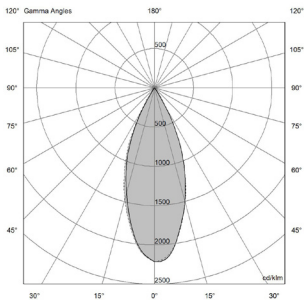

Total lumen output
717 lm

Efficacy
60 lm/W (350mA)
51 lm/W (24Vdc)

12W - 18° | UGR 5

| H (m) | D (m) | Eav (lx) |
|-------|-------|----------|
| 1 | 0.31 | 3781 |
| 2 | 0.63 | 945 |
| 3 | 0.94 | 420 |
| 4 | 1.26 | 236 |
| 5 | 1.57 | 151 |

Total lumen output
794 lm

Efficacy
66 lm/W (350mA)
57 lm/W (24Vdc)

12W - 24° | UGR 7

| H (m) | D (m) | Eav (lx) |
|-------|-------|----------|
| 1 | 0.38 | 2409 |
| 2 | 0.76 | 602 |
| 3 | 1.14 | 268 |
| 4 | 1.52 | 151 |
| 5 | 1.90 | 96 |

Total lumen output
746 lm

Efficacy
62 lm/W (350mA)
653 lm/W (24Vdc)

12W - 33° | UGR 8

| H (m) | D (m) | Eav (lx) |
|-------|-------|----------|
| 1 | 0.50 | 1379 |
| 2 | 1.01 | 345 |
| 3 | 1.51 | 153 |
| 4 | 2.01 | 86 |
| 5 | 2.52 | 55 |

Total lumen output
631 lm

Efficacy
53 lm/W (350mA)
52 lm/W (24Vdc)

12W - 52° | UGR 12

| H (m) | D (m) | Eav (lx) |
|-------|-------|----------|
| 1 | 0.74 | 758 |
| 2 | 1.47 | 189 |
| 3 | 2.21 | 84 |
| 4 | 2.95 | 47 |
| 5 | 3.69 | 30 |