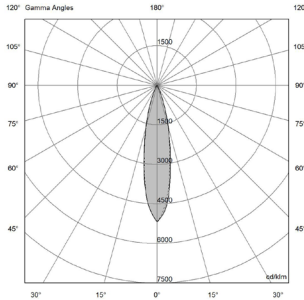

Efficacy
91 lm/W (350mA)
78 lm/W (24Vdc)

12/14W - 24° | UGR 9

| H (m) | D (m) | Eav (lx) |
|-------|-------|----------|
| 1 | 0.44 | 2820 |
| 2 | 0.87 | 705 |
| 3 | 1.31 | 313 |
| 4 | 1.75 | 176 |
| 5 | 2.18 | 113 |

Total lumen output
1037 lm

Efficacy
86 lm/W (350mA)
74 lm/W (24Vdc)

12/14W - 33° | UGR 12

| H (m) | D (m) | Eav (lx) |
|-------|-------|----------|
| 1 | 0.59 | 1644 |
| 2 | 1.19 | 411 |
| 3 | 1.78 | 183 |
| 4 | 2.38 | 103 |
| 5 | 2.97 | 66 |

Total lumen output
940 lm

Efficacy
78 lm/W (350mA)
67 lm/W (24Vdc)

12/14W - 52° | UGR 10

| H (m) | D (m) | Eav (lx) |
|-------|-------|----------|
| 1 | 0.90 | 914 |
| 2 | 1.79 | 229 |
| 3 | 2.69 | 102 |
| 4 | 3.59 | 57 |
| 5 | 4.48 | 37 |

Total lumen output
879 lm

Efficacy
73 lm/W (350mA)
63 lm/W (24Vdc)

Saturno i IP67 Plug&Play

PHOTOMETRIC DATA (3000K CRI>90) - Hex louver

12W - 12° | UGR 4

| H (m) | D (m) | Eav (lx) |
|-------|-------|----------|
| 1 | 0.23 | 5798 |
| 2 | 0.46 | 1449 |
| 3 | 0.69 | 644 |
| 4 | 0.92 | 362 |
| 5 | 1.15 | 232 |