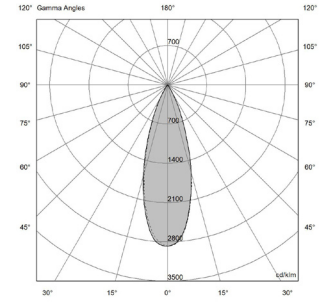

| H (m) | D (m) | Eav (lx) |
|-------|-------|----------|
| 1 | 0.24 | 6964 |
| 2 | 0.49 | 1741 |
| 3 | 0.73 | 774 |
| 4 | 0.98 | 435 |
| 5 | 1.22 | 279 |

Total lumen output
956 lm

Efficacy
85 lm/W (350mA)
68 lm/W (24Vdc)

12/14W - 18° | UGR 6

| H (m) | D (m) | Eav (lx) |
|-------|-------|----------|
| 1 | 0.32 | 4981 |
| 2 | 0.63 | 1245 |
| 3 | 0.95 | 553 |
| 4 | 1.27 | 311 |
| 5 | 1.58 | 199 |

Total lumen output
1098 lm

Efficacy
91 lm/W (350mA)
78 lm/W (24Vdc)

12/14W - 24° | UGR 9

| H (m) | D (m) | Eav (lx) |
|-------|-------|----------|
| 1 | 0.44 | 2820 |
| 2 | 0.87 | 705 |
| 3 | 1.31 | 313 |
| 4 | 1.75 | 176 |
| 5 | 2.18 | 113 |

Total lumen output
1037 lm

Efficacy
86 lm/W (350mA)
74 lm/W (24Vdc)

12/14W - 33° | UGR 12

| H (m) | D (m) | Eav (lx) |
|-------|-------|----------|
| 1 | 0.59 | 1644 |
| 2 | 1.19 | 411 |
| 3 | 1.78 | 183 |
| 4 | 2.38 | 103 |
| 5 | 2.97 | 66 |