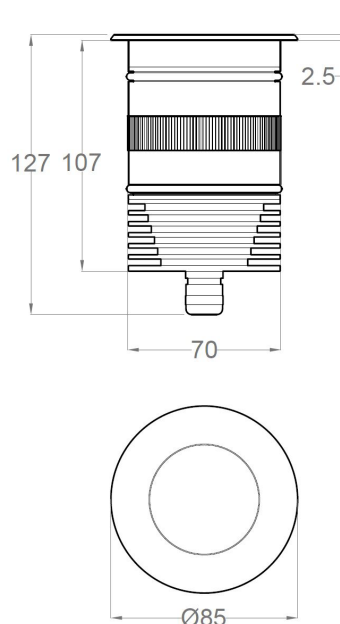

Saturno i IP67 Plug&Play

Recessed Light | IP67 | Class III | Dimmable

LIGHT SOURCE & OPTIC

Power

12W
14W

Lens

12° - not interchangeable
18°/ 24°/ 33°/ 52° - interchangeable

Beam Direction

Fixed, Symmetrical

Material

PMMA + glass

LED quantity

1- interchangeable

Binning

2 MacAdam steps

Color temperature & quality

2200K CRI>90
2400K CRI>90
2700K CRI>90
3000K CRI>80/90
3500K CRI>90
4000K CRI>90

Lifetime (Ta 25°)

L70 >77.000 hrs

Output (3000K CRI>90)

14°: 1228 lm
18°/ 24°/ 33°/ 52°: 1473 lm

FIXTURE

Dimensions

Ø 85mm x H 127mm

Material

Aluminium

Body finishes

Black
Gray
Stainless Steel AISI 316L

Weight

720gr

Mounting

Wall - Floor Recessed

Fixing

Aluminium recessed box

Working temperature

-20° / +40°

ELECTRICAL FEATURES

Power supply

Constant current:
350 mA (12W)
Typical Vf= 36V
Constant tension:
24Vdc (14W)

Driver requirement

Remote (not included)

Control

On/off
Push switch
Phase Cut
0/1-10 V
Casambi
DALI

Feature

Water Infiltration Protection System