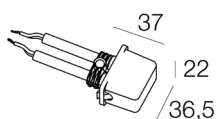

Decorative rings

- Shiny Chrome (A01273.10)
- Gold Chrome (A01273.10)
- SatinGold (A01272.80)
- SatinNickel (A01273.N0)
- Black (A01273.40)

INSTALLATION ACCESSORIES

Aluminium recessed box (A01417.40)

Watertight connector (A00387.40)