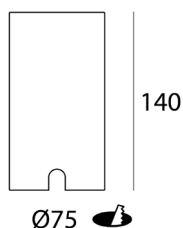

INSTALLATION ACCESSORIES

Aluminium recessed box (A01417.40)

Watertight connector (A00387.40)