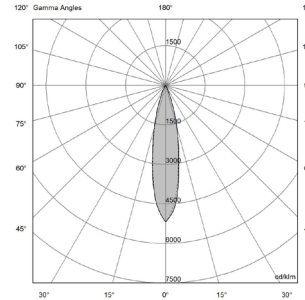

Total lumen output
940 lm

Efficacy
78 lm/W (350mA)
67 lm/W (24Vdc)

12/14W - 52° | UGR 10

| H (m) | D (m) | Eav (lx) |
|-------|-------|----------|
| 1 | 0.90 | 914 |
| 2 | 1.79 | 229 |
| 3 | 2.69 | 102 |
| 4 | 3.59 | 57 |
| 5 | 4.48 | 37 |

Total lumen output
879 lm

Efficacy
73 lm/W (350mA)
63 lm/W (24Vdc)

Saturno i IP67 Plug&Play

PHOTOMETRIC DATA (3000K CRI>90) - Hex louver

12W - 12° | UGR 4

| H (m) | D (m) | Eav (lx) |
|-------|-------|----------|
| 1 | 0.23 | 5798 |
| 2 | 0.46 | 1449 |
| 3 | 0.69 | 644 |
| 4 | 0.92 | 362 |
| 5 | 1.15 | 232 |

Total lumen output
717 lm

Efficacy
60 lm/W (350mA)
51 lm/W (24Vdc)

12W - 18° | UGR 5

| H (m) | D (m) | Eav (lx) |
|-------|-------|----------|
| 1 | 0.31 | 3781 |
| 2 | 0.63 | 945 |
| 3 | 0.94 | 420 |
| 4 | 1.26 | 236 |
| 5 | 1.57 | 151 |

Total lumen output
794 lm

Efficacy
66 lm/W (350mA)
57 lm/W (24Vdc)

12W - 24° | UGR 7

| H (m) | D (m) | Eav (lx) |
|-------|-------|----------|
| 1 | 0.38 | 2409 |
| 2 | 0.76 | 602 |
| 3 | 1.14 | 268 |
| 4 | 1.52 | 151 |
| 5 | 1.90 | 96 |