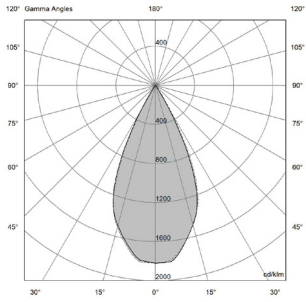

12/14W - 18° | UGR 6

| H (m) | D (m) | Eav (lx) |
|-------|-------|----------|
| 1 | 0.32 | 4981 |
| 2 | 0.63 | 1245 |
| 3 | 0.95 | 553 |
| 4 | 1.27 | 311 |
| 5 | 1.58 | 199 |

Total lumen output
1098 lm

Efficacy
91 lm/W (350mA)
78 lm/W (24Vdc)

12/14W - 24° | UGR 9

| H (m) | D (m) | Eav (lx) |
|-------|-------|----------|
| 1 | 0.44 | 2820 |
| 2 | 0.87 | 705 |
| 3 | 1.31 | 313 |
| 4 | 1.75 | 176 |
| 5 | 2.18 | 113 |

Total lumen output
1037 lm

Efficacy
86 lm/W (350mA)
74 lm/W (24Vdc)

12/14W - 33° | UGR 12

| H (m) | D (m) | Eav (lx) |
|-------|-------|----------|
| 1 | 0.59 | 1644 |
| 2 | 1.19 | 411 |
| 3 | 1.78 | 183 |
| 4 | 2.38 | 103 |
| 5 | 2.97 | 66 |

Total lumen output
940 lm

Efficacy
78 lm/W (350mA)
67 lm/W (24Vdc)

12/14W - 52° | UGR 10

| H (m) | D (m) | Eav (lx) |
|-------|-------|----------|
| 1 | 0.90 | 914 |
| 2 | 1.79 | 229 |
| 3 | 2.69 | 102 |
| 4 | 3.59 | 57 |
| 5 | 4.48 | 37 |