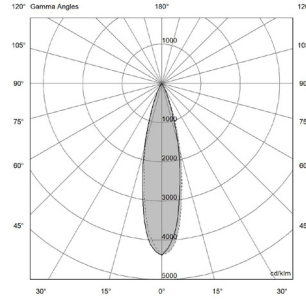

| H (m) | D (m) | Eav (lx) |
|-------|-------|----------|
| 1 | 0.24 | 6964 |
| 2 | 0.49 | 1741 |
| 3 | 0.73 | 774 |
| 4 | 0.98 | 435 |
| 5 | 1.22 | 279 |

Total lumen output
956 lm

Efficacy
85 lm/W (350mA)
68 lm/W (24Vdc)

12/14W - 18° | UGR 6

| H (m) | D (m) | Eav (lx) |
|-------|-------|----------|
| 1 | 0.32 | 4981 |
| 2 | 0.63 | 1245 |
| 3 | 0.95 | 553 |
| 4 | 1.27 | 311 |
| 5 | 1.58 | 199 |

Total lumen output
1098 lm

Efficacy
91 lm/W (350mA)
78 lm/W (24Vdc)

12/14W - 24° | UGR 9

| H (m) | D (m) | Eav (lx) |
|-------|-------|----------|
| 1 | 0.44 | 2820 |
| 2 | 0.87 | 705 |
| 3 | 1.31 | 313 |
| 4 | 1.75 | 176 |
| 5 | 2.18 | 113 |

Total lumen output
1037 lm

Efficacy
86 lm/W (350mA)
74 lm/W (24Vdc)

12/14W - 33° | UGR 12

| H (m) | D (m) | Eav (lx) |
|-------|-------|----------|
| 1 | 0.59 | 1644 |
| 2 | 1.19 | 411 |
| 3 | 1.78 | 183 |
| 4 | 2.38 | 103 |
| 5 | 2.97 | 66 |