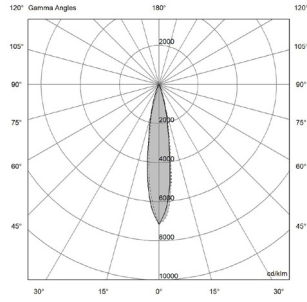

| H (m) | D (m) | Eav (lx) |
|-------|-------|----------|
| 1 | 0.24 | 6964 |
| 2 | 0.49 | 1741 |
| 3 | 0.73 | 774 |
| 4 | 0.98 | 435 |
| 5 | 1.22 | 279 |

Total lumen output
956 lm

Efficacy
85 lm/W (350mA)
68 lm/W (24Vdc)

12/14W - 18° | UGR 6

| H (m) | D (m) | Eav (lx) |
|-------|-------|----------|
| 1 | 0.32 | 4981 |
| 2 | 0.63 | 1245 |
| 3 | 0.95 | 553 |
| 4 | 1.27 | 311 |
| 5 | 1.58 | 199 |

Total lumen output
1098 lm

Efficacy
91 lm/W (350mA)
78 lm/W (24Vdc)

12/14W - 24° | UGR 9

| H (m) | D (m) | Eav (lx) |
|-------|-------|----------|
| 1 | 0.44 | 2820 |
| 2 | 0.87 | 705 |
| 3 | 1.31 | 313 |
| 4 | 1.75 | 176 |
| 5 | 2.18 | 113 |

Total lumen output
940 lm

Efficacy
78 lm/W (350mA)
67 lm/W (24Vdc)

12/14W - 52° | UGR 10

| H (m) | D (m) | Eav (lx) |
|-------|-------|----------|
| 1 | 0.90 | 914 |
| 2 | 1.79 | 229 |
| 3 | 2.69 | 102 |
| 4 | 3.59 | 57 |
| 5 | 4.48 | 37 |