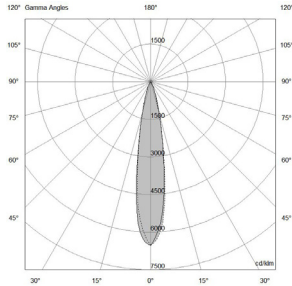

On/off
Push switch
Phase Cut
0/1-10 V
Casambi
DALI

PHOTOMETRIC DATA (3000K CRI>90)

2W - 10° | UGR 10

H (m)	D (m)	Eav (lx)
1	0.23	779
2	0.45	195
3	0.68	87
4	0.91	49
5	1.14	31

Total lumen output
100 lm

Efficacy
50 lm/W

2W - 25° | UGR 14

H (m)	D (m)	Eav (lx)
1	0.33	449
2	0.66	112
3	0.99	50
4	1.32	28
5	1.65	18

Total lumen output
108 lm

Efficacy
54 lm/W

2W - 40° | UGR 20

H (m)	D (m)	Eav (lx)
1	0.49	203
2	0.98	51
3	1.47	39
4	1.96	22
5	2.45	14

Total lumen output
106 lm

Efficacy
53 lm/W

2W - 60° | UGR 30

H (m)	D (m)	Eav (lx)
1	0.67	203
2	1.34	51
3	2.01	23
4	2.68	13
5	3.35	8

Total lumen output
84 lm

Efficacy
42 lm/W

SUGGESTED REMOTE DRIVERS

On/Off :