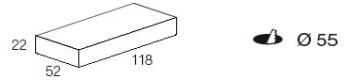

Other options upon request