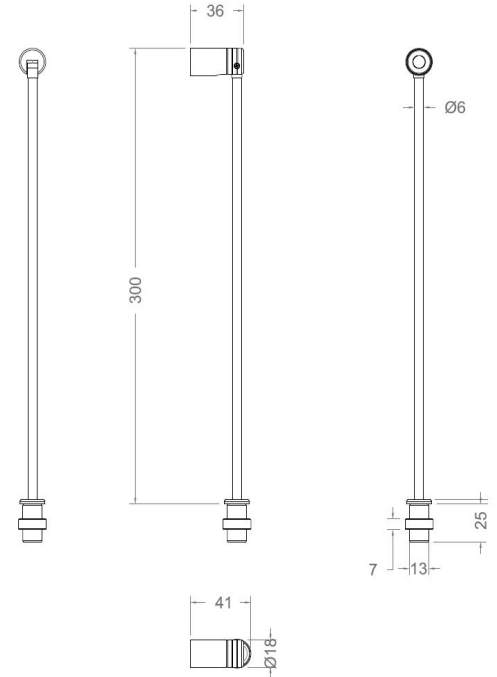

Ritmo

Showcase lighting | IP40 | Class III | Dimmable

LIGHT SOURCE & OPTIC

Power

1W
2W

Zoom Lens

10°
25°
40°
60°

Beam Direction

Adjustable:
Tilting +/-150°, Rotating +/-355°
Symmetrical

Material

PMMA

LED quantity

1

Binning

2 MacAdam steps

Color temperature & quality

2200K CRI>80
2700K CRI>90
3000K CRI>90
4000K CRI>90
5000K CRI>80

Lifetime

(L85) >55.000 hrs

FIXTURE

Dimensions

Ø 18mm x 36 mm x Hmax 300mm

Material

Aluminium

Module finishes

Black
Titanium
Champagne gold
Gray

Weight

110gr

Mounting

On telescopic pole: cut out Ø 13,5mm

Fixing

Screw base

Working temperature

-20° / +40°

ELECTRICAL FEATURES

Power supply

Constant current:
350 mA
Typical Vf= 3V

Driver requirement

Remote (not included)

Control

On/off
Push switch
Phase Cut
0/1-10 V
Casambi
DALI