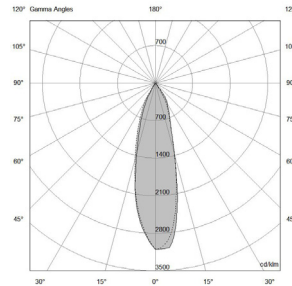

On/off
Push switch
Phase Cut
0/1-10 V
Casambi
DALI

PHOTOMETRIC DATA (3000K CRI>90)

2W - 10° | UGR 10

H (m)	D (m)	Eav (lx)
1	0.23	779
2	0.45	195
3	0.68	87
4	0.91	49
5	1.14	31

Total lumen output
100 lm

Efficacy
50 lm/W

2W - 25° | UGR 14

H (m)	D (m)	Eav (lx)
1	0.33	449
2	0.66	112
3	0.99	50
4	1.32	28
5	1.65	18

Total lumen output
108 lm

Efficacy
54 lm/W

2W - 40° | UGR 20

H (m)	D (m)	Eav (lx)
1	0.49	203
2	0.98	51
3	1.47	39
4	1.96	22
5	2.45	14

Total lumen output
106 lm

Efficacy
53 lm/W

2W - 60° | UGR 30

H (m)	D (m)	Eav (lx)
1	0.67	203
2	1.34	51
3	2.01	23
4	2.68	13
5	3.35	8

Total lumen output
84 lm

Efficacy
42 lm/W

SUGGESTED REMOTE DRIVERS

On/Off :