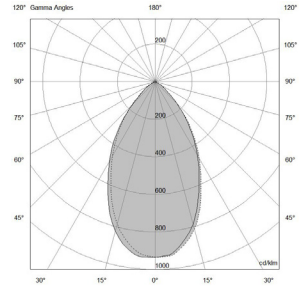

On/off
Push switch
Phase Cut
0/1-10 V
Casambi
DALI

PHOTOMETRIC DATA (3000K CRI>90)

2W - 10° | UGR 10

H (m)	D (m)	Eav (lx)
1	0.23	779
2	0.45	195
3	0.68	87
4	0.91	49
5	1.14	31

Total lumen output
100 lm

Efficacy
50 lm/W

2W - 25° | UGR 14

H (m)	D (m)	Eav (lx)
1	0.33	449
2	0.66	112
3	0.99	50
4	1.32	28
5	1.65	18

Total lumen output
108 lm

Efficacy
54 lm/W

2W - 40° | UGR 20

H (m)	D (m)	Eav (lx)
1	0.49	203
2	0.98	51
3	1.47	39
4	1.96	22
5	2.45	14

Total lumen output
106 lm

Efficacy
53 lm/W

2W - 60° | UGR 30

H (m)	D (m)	Eav (lx)
1	0.67	203
2	1.34	51
3	2.01	23
4	2.68	13
5	3.35	8

Total lumen output
84 lm

Efficacy
42 lm/W

SUGGESTED REMOTE DRIVERS

On/Off :