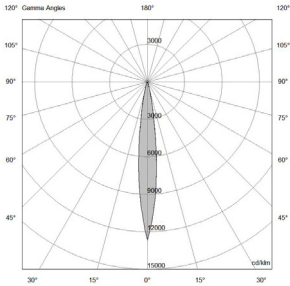

2200K CRI>80
2700K CRI>90
3000K CRI>90
4000K CRI>90
5000K CRI>80

Lifetime

(L85) >55.000 hrs

FIXTURE

Dimensions

Ø 18mm x 36 mm x Hmax 300mm

Material

Aluminium

On/off
Push switch
Phase Cut
0/1-10 V
Casambi
DALI

PHOTOMETRIC DATA (3000K CRI>90)

2W - 10° | UGR 10

H (m)	D (m)	Eav (lx)
1	0.23	779
2	0.45	195
3	0.68	87
4	0.91	49
5	1.14	31

Total lumen output
100 lm

Efficacy
50 lm/W

2W - 25° | UGR 14

H (m)	D (m)	Eav (lx)
1	0.33	449
2	0.66	112
3	0.99	50
4	1.32	28
5	1.65	18

Total lumen output
108 lm

Efficacy
54 lm/W

2W - 40° | UGR 20

H (m)	D (m)	Eav (lx)
1	0.49	203
2	0.98	51
3	1.47	39
4	1.96	22
5	2.45	14