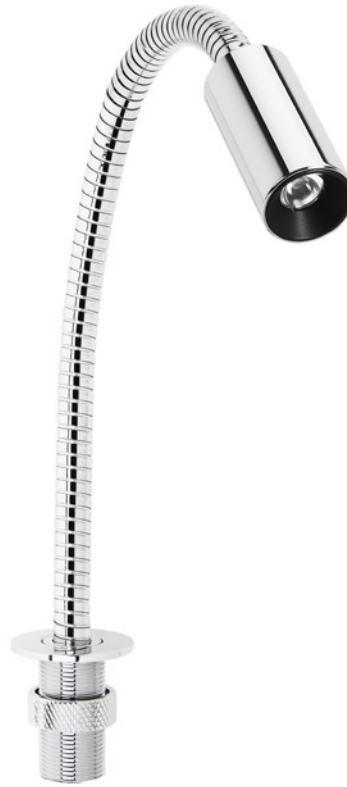

## READING LIGHT FLEX

IP40

Class III

Montaggio a parete, soffitto, pavimento  
Wall, ceiling, floor mounting

Collegare in serie 350mA o 500mA  
Connect in series at 350mA or 500mA

100 gr - 170 gr

Ø 17 mm

Altamente riciclabile  
Highly recyclable

### READING LIGHT FLEX 250

	1W 350mA	2W 500mA	Finiture Finish	Colore LED LED Colour
Lumen 3000K	100lm	150lm		
10° Lens	734238._ _	734239._ _	1 Cromo Lucido Shiny Chrome	U 2200K X 2700K CRI > 90 W 3000K CRI > 90
25° Lens	7G4238._ _	7G4239._ _	4 Nero - Black	9 4000K
40° Lens	744238._ _	744239._ _	8 Oro Satinato Satin Gold	1 5000K
60° Lens	754238._ _	754239._ _		

### READING LIGHT FLEX 500

	1W 350mA	2W 500mA	Finiture Finish	Colore LED LED Colour
Lumen 3000K	100lm	150lm		
10° Lens	734240._ _	734241._ _	1 Cromo Lucido Shiny Chrome	U 2200K X 2700K CRI > 90 W 3000K CRI > 90
25° Lens	7G4240._ _	7G4241._ _	4 Nero - Black	9 4000K
40° Lens	744240._ _	744241._ _	8 Oro Satinato Satin Gold	1 5000K
60° Lens	754240._ _	754241._ _		