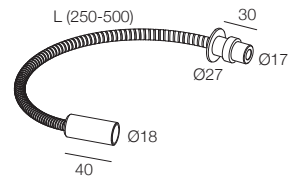

## READING LIGHT FLEX

IP40

Class III

Montaggio a parete, soffitto, pavimento  
Wall, ceiling, floor mounting

Collegare in serie 350mA o 500mA  
Connect in series at 350mA or 500mA

100 gr - 170 gr

Ø 17 mm

Altamente riciclabile  
Highly recyclable

### READING LIGHT FLEX 250

	1W 350mA	2W 500mA	Finiture Finish	Colore LED LED Colour
Lumen 3000K	100lm	150lm		
10° Lens	734238._ _	734239._ _	1 Cromo Lucido Shiny Chrome	U 2200K X 2700K CRI > 90 W 3000K CRI > 90
25° Lens	7G4238._ _	7G4239._ _	4 Nero - Black	9 4000K
40° Lens	744238._ _	744239._ _	8 Oro Satinato Satin Gold	1 5000K
60° Lens	754238._ _	754239._ _		

### READING LIGHT FLEX 500

	1W 350mA	2W 500mA	Finiture Finish	Colore LED LED Colour
Lumen 3000K	100lm	150lm		
10° Lens	734240._ _	734241._ _	1 Cromo Lucido Shiny Chrome	U 2200K X 2700K CRI > 90 W 3000K CRI > 90
25° Lens	7G4240._ _	7G4241._ _	4 Nero - Black	9 4000K
40° Lens	744240._ _	744241._ _	8 Oro Satinato Satin Gold	1 5000K
60° Lens	754240._ _	754241._ _		

ALIMENTATORI CONSIGLIATI (non inclusi)  
SUGGESTED DRIVERS (not included)

350mA CC20-F-350-N  
500mA CC20-F-500-N

EXAMPLE CODE COMPOSITION  
123456.

LED COLOUR  
FINISH