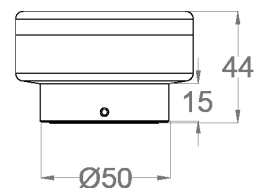

POIS 70 IP67

Surface lights | IP67 | Class III | Dimmable

LIGHT SOURCE & OPTIC

Power

4W

Emission

Diffused

Beam Direction

Fixed, Symmetrical

Material

Opal Glass

LED quantity

35

Binning

2 MacAdam steps

Color temperature & quality

2700K CRI>80

3000K CRI>80

3000K CRI>90

4000K CRI>80

Lifetime

L70 >54.000 hrs

Ouput (3000K CRI>90)

369 lm

FIXTURE

Dimensions

Ø 69mm x H 44mm

Material

Aluminium

Body finishes

Black (RAL 9005)

Moka (RAL 1247)

Anthracite gray (RAL 7016)

Corten

Intense Bronze

Agate Gray (RAL 7038)

White (RAL 9003)

Weight

322gr

Mounting

Surface Mounting

Fixing

Screws

Working temperature

-20° / +40°

ELECTRICAL FEATURES

Power supply

Constant tension:

24Vdc

Driver requirement

Remote (not included)

Control

On/off

Push switch

Phase Cut

0/1-10 V

Casambi

DALI