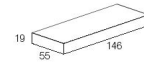

POIS 150 IP67

SUGGESTED REMOTE DRIVERS

On/off:

CV20-F-24-N