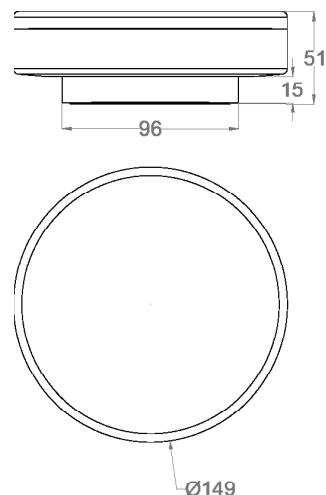

POIS 150 IP67

Surface lights | IP67 | Class III | Dimmable

LIGHT SOURCE & OPTIC

Power

14W

Emission

Diffused

Beam Direction

Fixed, Symmetrical

Material

Glass

LED quantity

126

Binning

2 MacAdam steps

Color temperature & quality

2700K CRI>80

3000K CRI>80

3000K CRI>90

4000K CRI>80

Lifetime

L70 >54.000 hrs

Output (3000K CRI>90)

1257 lm

FIXTURE

Dimensions

Ø 149mm x H 51mm

Material

Aluminium

Body finishes

Black (RAL 9005)

Moka (RAL 1247)

Anthracite gray (RAL 7016)

Corten

Intense Bronze

Agate Gray (RAL 7038)

White (RAL 9003)

Weight

1130gr

Mounting

Surface Mounting

Fixing

Screw

Working temperature

-20° / +40°

ELECTRICAL FEATURES

Power supply

Constant current:

24Vdc

Driver requirement

Remote (not included)

Control

On/off

Push switch

Phase Cut

0/1-10 V

Casambi

DALI