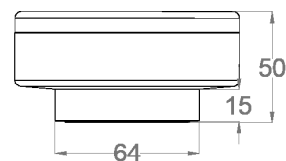

POIS 100 IP67

Surface lights | IP67 | Class III | Dimmable

LIGHT SOURCE & OPTIC

Power

6W

Emission

Diffused

Beam Direction

Fixed, Symmetrical

Material

Glass

LED quantity

56

Binning

2 MacAdam steps

Color temperature & quality

2700K CRI>80

3000K CRI>80

3000K CRI>90

4000K CRI>80

Lifetime

L70 >54.000 hrs

Output (3000K CRI>90)

584 lm

FIXTURE

Dimensions

Ø 99mm x H 50mm

Material

Aluminium

Body finishes

Black (RAL 9005)

Moka (RAL 1247)

Anthracite gray (RAL 7016)

Corten

Intense Bronze

Agate Gray (RAL 7038)

White (RAL 9003)

Weight

510gr

Mounting

Surface Mounting

Fixing

Screw

Working temperature

-20° / +40°

ELECTRICAL FEATURES

Power supply

Constant current:

24Vdc

Driver requirement

Remote (not included)

Control

On/off

Push switch

Phase Cut

0/1-10 V

Casambi

DALI