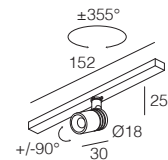

MINI TINI B 48V

- IP40
- Class III
- Binario a parete, soffitto
  Wall, ceiling mounting track
- Collegare a binario a bassa tensione 48Vdc
  Connect to 48Vdc low voltage track
- 32 gr
- Altamente riciclabile
  Highly recyclable

Quattro ottiche disponibili
Alta efficienza
Dimensioni estremamente ridotte

Four optics available
High efficacy
Very small dimensions

MINI TINI B 48V

	1W 48Vdc	2W 48Vdc	Finiture Finish	Colore LED LED Colour
Lumen 3000K	100lm	150lm		
10° Lens	734036._ _	734037._ _	 4 Nero - Black 7 Bianco - White B Bronzo Scuro Dark Bronze	 U 2200K X 2700K CRI > 90 W 3000K CRI > 90 9 4000K 1 5000K
25° Lens	7G4036._ _	7G4037._ _		
40° Lens	744036._ _	744037._ _		
60° Lens	754036._ _	754037._ _		

MINI TINI B 48V

CON VISIERA - WITH VISOR

	1W 48Vdc	2W 48Vdc	Finiture Finish	Colore LED LED Colour
Lumen 3000K	100lm	150lm		
10° Lens	734148._ _	734149._ _	 4 Nero - Black 7 Bianco - White B Bronzo Scuro Dark Bronze	 U 2200K X 2700K CRI > 90 W 3000K CRI > 90 9 4000K 1 5000K
25° Lens	7G4148._ _	7G4149._ _		
40° Lens	744148._ _	744149._ _		
60° Lens	754148._ _	754149._ _		

ALIMENTATORI CONSIGLIATI (non inclusi)
SUGGESTED DRIVERS (not included)

48Vdc CV70-F-48-N

Micro Binari 48Vdc
48Vdc Micro Track

* Prevedere 1 indirizzo DALI per ogni Mini Tini B 48V
Please consider 1 DALI address for each Mini Tini B 48V

EXAMPLE CODE COMPOSITION
123456.