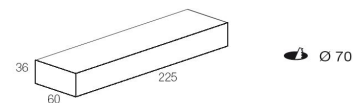

SUGGESTED REMOTE DRIVERS

On/Off :

CV70-F-24-N

Multifunction (DALI 2, 0/1-10V, PUSH):

CV75-DM-24-NI