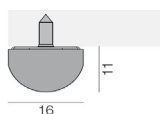

INSTALLATION ACCESSORIES

Mounting clips

Only for Cometa Q8 without fixing