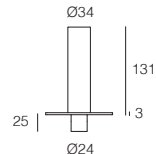

SUGGESTED DRIVERS (not included)

350mA	CC14-F-350-PI	p. 704
500mA	CC14-F-500-PI	p. 704
12Vdc	CV20-F-12-PI	p. 706

ACCESSORIES

Aluminum recessed box
A00231.30

Plastic recessed box
A00249.40

Stainless Steel IP68 recessed box
A01117.60

Watertight connector p. 682
A00357.40

EXAMPLE CODE COMPOSITION

123456 CCT FINISH