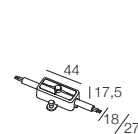

SUGGESTED DRIVERS (not included)

350mA	CC14-F-350-PI	p. 704
500mA	CC14-F-500-PI	p. 704
12Vdc	CV20-F-12-PI	p. 706

ACCESSORIES

Aluminum recessed box
A00231.30

Plastic recessed box
A00249.40

Stainless Steel IP68 recessed box
A01117.60