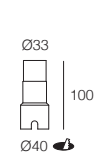

ACCESSORIES

Aluminum recessed box
A00231.30