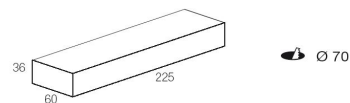

SUGGESTED REMOTE DRIVERS

On/Off :

CV70-F-24-N

Multifunction (DALI 2, 0/1-10V, PUSH):

CV75-DM-24-NI