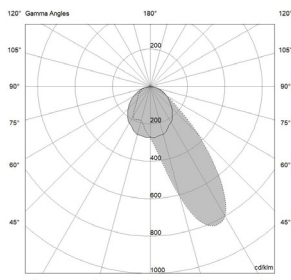

Armonia Wall Washer

PHOTOMETRIC DATA (3000K CRI>90)

8W/m - WW | UGR 24

H (m)	D (m)	Eav (lx)
1	2.52	34
2	5.05	9
3	7.57	4
4	10.09	2
5	12.62	1

Total lumen output
522 lm

Efficacy
65 lm/W