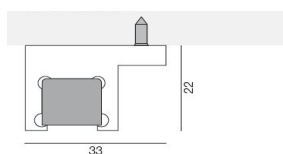

Brackets and screws

Only for Armonia WW without fixing