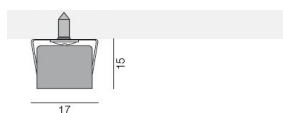

Mounting clips

Only for Armonia WW without fixing