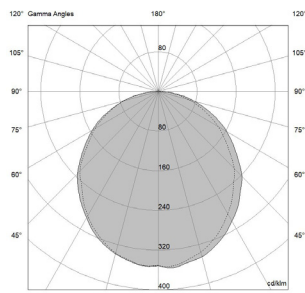

Armonia NGL 30

PHOTOMETRIC DATA (3000K CRI>90-Opal Cover)

8W/m - 103° | UGR 25

H (m)	D (m)	Eav (lx)
1	2.99	22
2	5.98	4
3	8.97	2
4	11.97	1
5	14.96	1

Total lumen output
386 lm

Efficacy
48 lm/W