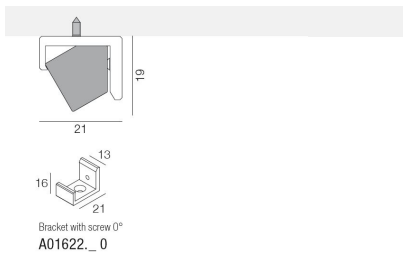

Armonia NGL 30

PHOTOMETRIC DATA (3000K CRI>90-Opal Cover)

8W/m - 103° | UGR 25

H (m)	D (m)	Eav (lx)
1	2.99	22
2	5.98	4
3	8.97	2
4	11.97	1
5	14.96	1

Total lumen output
386 lm

Efficacy
48 lm/W

12W/m - 103° | UGR 27

H (m)	D (m)	Eav (lx)
1	2.76	36
2	5.52	9
3	8.28	4
4	11.04	2
5	13.79	1

Total lumen output
670 lm

Efficacy
56 lm/W

16W/m - 103° | UGR 28

H (m)	D (m)	Eav (lx)
1	2.77	45
2	5.54	11
3	8.30	5
4	11.07	3
5	13.84	2

Total lumen output
860 lm

Efficacy
54 lm/W

19W/m - 103° | UGR 28

H (m)	D (m)	Eav (lx)
1	2.76	53
2	5.56	13
3	8.34	6
4	11.12	3
5	13.90	2

Total lumen output
1020 lm

Efficacy
54 lm/W

23W/m - 103° | UGR 29

H (m)	D (m)	Eav (lx)
1	2.76	68
2	5.52	17
3	8.27	8
4	11.03	4
5	13.79	3

Total lumen output
1300 lm

Efficacy
56 lm/W

Armonia NGL 30

INSTALLATION ACCESSORIES

Magnetic with screws

Only for Armonia NGL 30 without fixing

SUGGESTED REMOTE DRIVERS

On/Off :

CV70-F-24-N

Multifunction (DALI 2, 0/1-10V, PUSH):

CV75-DM-24-NI

Other options upon request