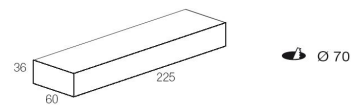

SUGGESTED REMOTE DRIVERS

On/Off :

CV70-F-24-N

Multifunction (DALI 2, 0/1-10V, PUSH):

CV75-DM-24-NI