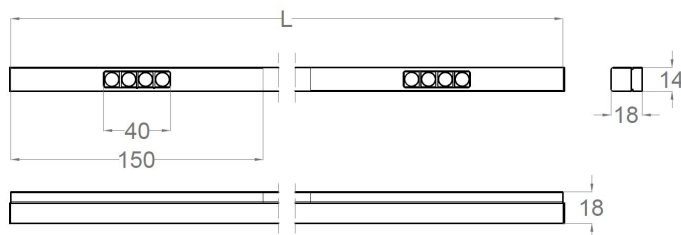

Armonia Louver

Linear System | IP40 | Class III | Not dimmable