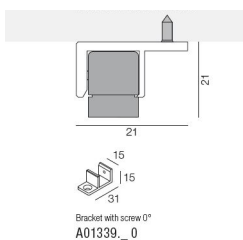

Armonia Louver

INSTALLATION ACCESSORIES

Magnetic brackets

Only for Armonia without fixing

Iron plate

Brackets with screws

Only for Armonia without fixing

SUGGESTED REMOTE DRIVERS

On/Off :

CV70-F-24-N

Other options upon request