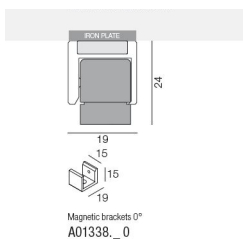

Armonia Louver

INSTALLATION ACCESSORIES

Magnetic brackets

Only for Armonia without fixing

Iron plate

Brackets with screws

Only for Armonia without fixing