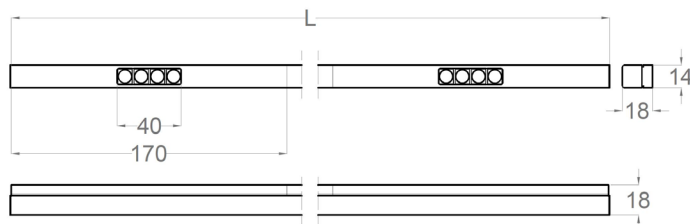

Armonia Louver dimmable

Linear System | IP40 | Class III | Dimmable