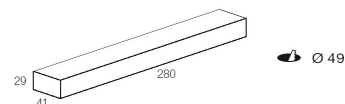

Other options upon request