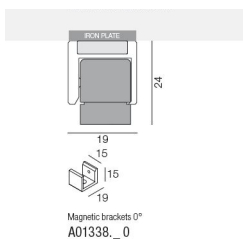

Armonia Louver dimmable

INSTALLATION ACCESSORIES

Magnetic brackets

Only for Armonia without fixing

Iron plate