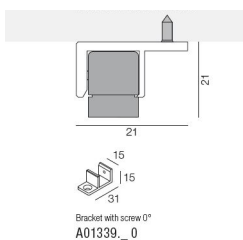

Brackets with screws

Only for Armonia without fixing