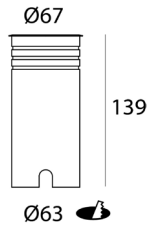

INSTALLATION ACCESSORIES

Recessed Box in aluminium with edge (A01415._0)

Recessed Box in aluminium with closure cap (A01414.40)