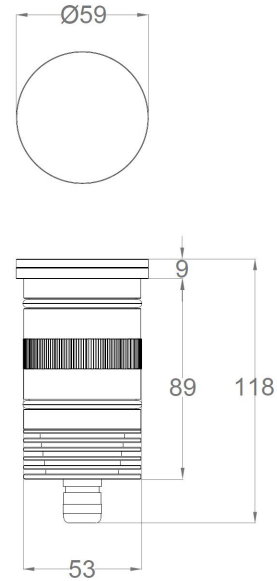

Ariel i IP67 Solovetro

Solovetro Series | IP67 | Class III | Dimmable

LIGHT SOURCE & OPTIC

Power

9W
9,5W

Lens

14° - not interchangeable
18°/ 24°/ 33°/ 52° - interchangeable

Beam Direction

Fixed, Symmetrical

Material

PMMA + glass

LED quantity

1

Binning

2 MacAdam steps

Color temperature & quality

2200K CRI>90
2400K CRI>90
2700K CRI>90
3000K CRI>80/90
3500K CRI>90
4000K CRI>90

Lifetime (Ta 25°)

L70 >77.000 hrs

Output (3000K CRI>90)

14°: 872 lm
18°/ 24°/ 33°/ 52°: 1020 lm

FIXTURE

Dimensions

Ø 59mm x H 118mm

Material

Aluminium

Body finishes

Black
Champagne Gold
Gray

Weight

420gr

Mounting

Wall - Floor Recessed

Fixing

Recessed box in aluminum with edge
Recessed box in aluminum with closure cap

Working temperature

-20° / +40°

ELECTRICAL FEATURES

Power supply

Constant current:
500 mA (9W)
Typical Vf= 18V
Constant tension:
24Vdc (9,5W)

Driver requirement

Remote (not included)

Control

On/off
Push switch
Phase Cut
0/1-10 V
Casambi
DALI

Feature

Water Infiltration Protection System