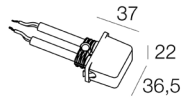

## INSTALLATION ACCESSORIES

Recessed Box in aluminium with edge (A01415.\_0)

Recessed Box in aluminium with closure cap (A01414.40)

Watertight connector (A00387.40)

Removing tool (A01292.30)