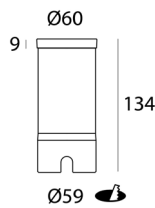

Watertight connector (A00387.40)