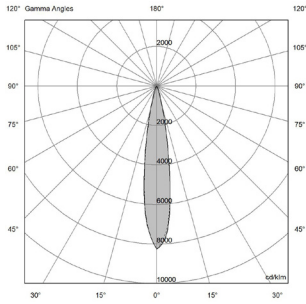

Ariel i IP67 Solovetro

PHOTOMETRIC DATA (3000K CRI>90) - Hex louver

9/9,5W - 14° | UGR 6

H (m)	D (m)	Eav (lx)
1	0.31	2306
2	0.61	577
3	0.92	256
4	1.23	144
5	1.53	92

Total lumen output
436 lm

Efficacy
49 lm/W (500mA)
46 lm/W (24Vdc)