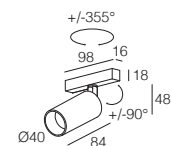

## Low Voltage Track Projectors

● Plug&Play System

	24-48Vdc	
	10W Lumen Output 3000K	12W 24-48Vdc - 900 lm
14° Lens	7Q4807	7Q4808
18° Lens	784807	784808
24° Lens	7G4807	7G4808
33° Lens	7E4807	7E4808
52° Lens	754807	754808