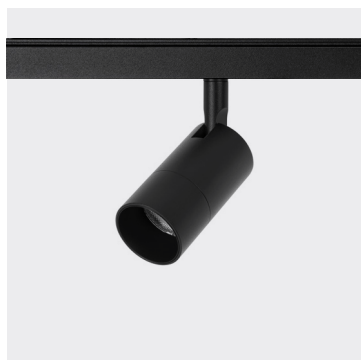

Ariel B Multi

Low Voltage Track Projectors

[1] 14° Lens not interchangeable

24-48Vdc	10W	14W
Lumen Output 3000K	24-48Vdc - 900 lm	24-48Vdc - 1100 lm
14° Lens [1]	7Q4803. _ _ _ _	7Q4804. _ _ _ _
18° Lens	784803. _ _ _ _	784804. _ _ _ _
24° Lens	7G4803. _ _ _ _	7G4804. _ _ _ _
33° Lens	7E4803. _ _ _ _	7E4804. _ _ _ _
52° Lens	754803. _ _ _ _	754804. _ _ _ _

FINISH	CCT	DECORATIVE RING	OPTICAL FILTER	DIMMING
● H Black	● U1 2200K CRI > 90	● 4 Black	W Without Filter	F ON-OFF
● M8 Brown	● B2 2400K CRI > 90	● 8 Satin Gold	E Elliptical Filter	D DALI
● G3 Gray	● X 2700K CRI > 90	● I Gold Chrome	H Hex Louver	M Broadcast
● C Gothic Cement	● X1 2700K CRI > 95	● N Satin Nickel	P Prismatic Filter	
● G7 Beige Gray	● 6 3000K	● 1 Shiny Chrome	S Softening Lens	
● A6 Gray White	● W 3000K CRI > 90			
● S Warm White	● W1 3000K CRI > 95			
● 7 White	● K 3500K CRI > 90			
	● K1 3500K CRI > 95			
	● D 4000K CRI > 90			