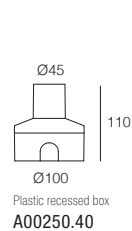

ACCESSORIES

EXAMPLE CODE COMPOSITION

123456 CCT FINISH