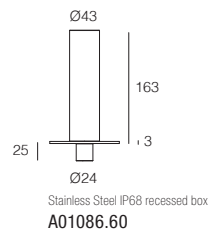

ACCESSORIES

EXAMPLE CODE COMPOSITION

123456 CCT FINISH