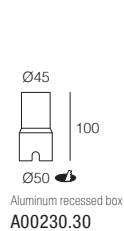

ACCESSORIES

EXAMPLE CODE COMPOSITION

123456 CCT FINISH