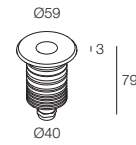

IP68 Recessed

[1] 6W use only in permanent immersion

350 / 500 / 700mA	3W	6W [1]	3W RGBW
Lumen Output 3000K	350mA - 310 lm	500mA - 450 lm	700mA - 155 lm
15° Lens	7A4324.6 _	7A4327.6 _	
30° Lens	764324.6 _	764327.6 _	764929.67
60° Lens	754324.6 _	754327.6 _	
Frosted Glass	714324.6 _	714327.6 _	714929.67
Elliptical Lens	774324.6 _	774327.6 _	

FINISH

6 Stainless Steel
AISI 316L

CCT

- U 2200K
 - Y 2700K
 - 6 3000K
 - 9 4000K
 - 1 5000K
 - 7 RGBW
- RGBW available on some products only

12V	3W	6W [1]
Lumen Output 3000K	12Vdc - 310 lm	12Vdc - 450 lm
15° Lens	7A4325.6 _	7A4328.6 _
30° Lens	764325.6 _	764328.6 _
60° Lens	754325.6 _	754328.6 _
Frosted Glass	714325.6 _	714328.6 _
Elliptical Lens	774325.6 _	774328.6 _