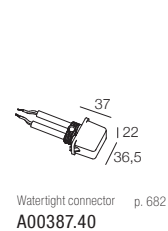

ACCESSORIES

EXAMPLE CODE COMPOSITION

123456 CCT FINISH