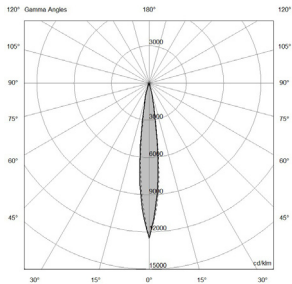

Efficacy
92 lm/W

18W - 24° | UGR 12

H (m)	D (m)	Eav (lx)
1	0.45	3878
2	0.91	969
3	1.36	431
4	1.82	242
5	2.27	155

Total lumen output
1490 lm

Efficacy
84 lm/W

18W - 33° | UGR 15

H (m)	D (m)	Eav (lx)
1	0.61	2290
2	1.21	573
3	1.82	254
4	2.43	143
5	3.03	92

Total lumen output
1384 lm

Efficacy
78 lm/W

18W - 52° | UGR 18

H (m)	D (m)	Eav (lx)
1	0.99	1221
2	1.98	305
3	2.98	136
4	3.97	76
5	4.96	49

Total lumen output
1415 lm

Efficacy
79 lm/W

18 W - 12° | UGR 9

H (m)	D (m)	Eav (lx)
1	0.24	10281
2	0.47	2570
3	0.71	1142
4	0.94	643
5	1.18	411

Total lumen output
1333 lm

Efficacy
79 lm/W

Saturno

INTERCHANGEABLE ACCESSORIES

Optical Filters

Hex louver
 Elliptical Filter
 Prismatic filter
 Softening lens

Lenses

18° / 24° / 33° / 52°