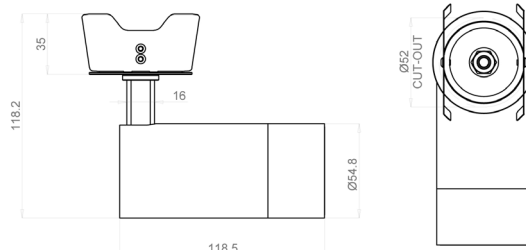

Saturno

Projectors | IP40 | Class III | Dimmable

+

L)

PL)

LIGHT SOURCE & OPTIC

Power

18W

Lens

12° - not interchangeable
18° / 24° / 33° / 52° - interchangeable

Beam Direction

Fixed, Symmetrical

Material

PMMA

LED quantity

1

Binning

2 MacAdam steps

Color temperature & quality

2200K CRI>90
2400K CRI>90
2700K CRI>90/95
3000K CRI>80/90/95
3500K CRI>90/95
4000K CRI>90

Lifetime

(L70) >77.000 hrs

FIXTURE

Dimensions

Ø 55mm x H 119mm (cylinder)

Material

Aluminium

Module finishes

Warm White (RAL 9010)
White (RAL 9003)
Gray White (RAL 9002)
Gothic Cement (RAL 7033)
Gray (RAL 7012)
Beige Gray (RAL 7006)
Brown (RAL 8019)
Black (RAL 9005)

Filter holder finishes

Gold Chrome
Shiny Chrome
Satin Gold
Satin Nickel
Black

Weight

450gr

Mounting

Surface/semi-recessed

Fixing

PL - Base for inner connection
L - Springs

Working temperature

-20° / +40°

ELECTRICAL FEATURES

Power supply

Constant current:
500 mA
Typical Vf= 36V

Driver requirement

Remote (not included)

Control

On/off
Push switch
Phase Cut
0/1-10 V
Casambi
DALI