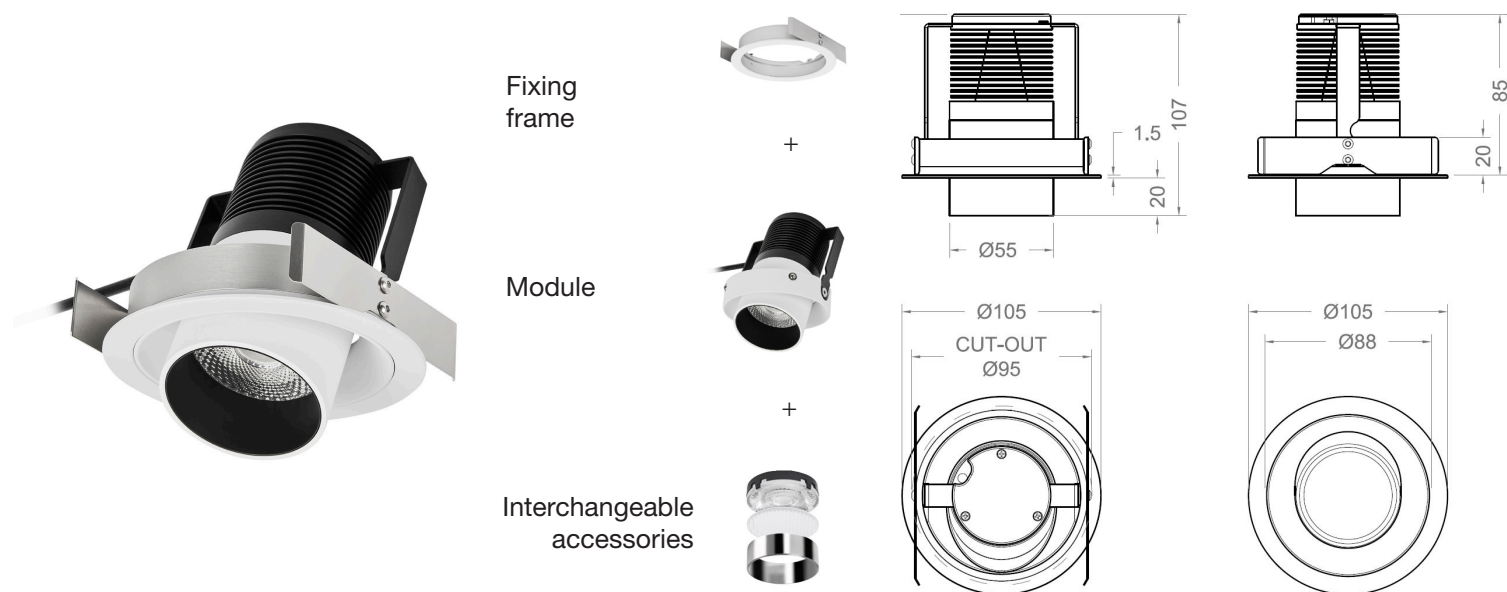

Saturno Tilt 35 m

Downlights | IP40 | Class III | Dimmable

LIGHT SOURCE & OPTIC

Power

18W

Lens

12° - not interchangeable
18° / 24° / 33° / 52° - interchangeable

Beam Direction

Adjustable:
Tilting +/-35°, rotating +/-360°,
Symmetrical

Material

PMMA

LED quantity

1

Binning

2 MacAdam steps

Color temperature & quality

2200K CRI>90
2400K CRI>90
2700K CRI>90/95
3000K CRI>80/90/95
3500K CRI>90/95
4000K CRI>90

Lifetime

(L70) >77.000 hrs

FIXTURE

Dimensions

Ø 105mm x H 87mm

Material

Aluminium

Weight

526gr

Mounting

Recessed: cut out Ø 95mm

Fixing

Fixing frame with springs

Working temperature

-20° / +40°