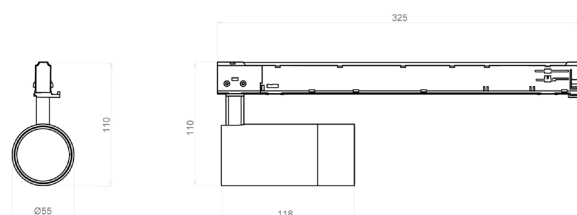

LIGHT SOURCE & OPTIC

Power

20W
25W

Lens

12° - not interchangeable
18° / 24° / 33° / 52° - interchangeable

Beam Direction

Adjustable, Symmetrical

Material

PMMA

LED quantity

1

Binning

2 MacAdam steps

Color temperature & quality

2200K CRI>90
2400K CRI>90
2700K CRI>90/95
3000K CRI>80/90/95
3500K CRI>90/95
4000K CRI>90

Lifetime

(L70) >77.000 hrs

FIXTURE

Dimensions

Ø 55mm x H 118mm (cylinder)

Material

Aluminium

Module finishes

Warm White (RAL 9010)
White (RAL 9003)
Gray White (RAL 9002)
Gothic Cement (RAL 7033)
Gray (RAL 7012)
Beige Gray (RAL 7006)
Brown (RAL 8019)
Black (RAL 9005)

Filter holder finishes

Gold Chrome
Shiny Chrome
Satin Gold
Satin Nickel
Black

Weight

450gr

Mounting

On track

Working temperature

-20° / +40°

ELECTRICAL FEATURES

Power supply

220-240Vac

Driver requirement

Built in driver

Control

On/off
Casambi
DALI