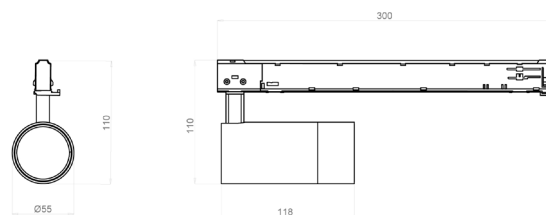

Saturno BF

Projectors | IP40 | Class III | Dimmable

+

F)

D)

LIGHT SOURCE & OPTIC

Power

20W
25W

Lens

12° - not interchangeable
18° / 24° / 33° / 52° - interchangeable

Beam Direction

Adjustable, Symmetrical

Material

PMMA

LED quantity

1

Binning

2 MacAdam steps

Color temperature & quality

2200K CRI>90
2400K CRI>90
2700K CRI>90/95
3000K CRI>80/90/95
3500K CRI>90/95
4000K CRI>90

Lifetime

(L70) >77.000 hrs

FIXTURE

Dimensions

Ø 55mm x H 118mm (cylinder)

Material

Aluminium

Module finishes

Warm White (RAL 9010)
White (RAL 9003)
Gray White (RAL 9002)
Gothic Cement (RAL 7033)
Gray (RAL 7012)
Beige Gray (RAL 7006)
Brown (RAL 8019)
Black (RAL 9005)

Filter holder finishes

Gold Chrome
Shiny Chrome
Satin Gold
Satin Nickel
Black

Weight

450gr

Mounting

On track

Working temperature

-20° / +40°

ELECTRICAL FEATURES

Power supply

220-240Vac

Driver requirement

Built in driver

Control

On/off
Casambi
DALI