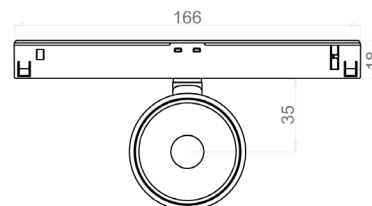

LIGHT SOURCE & OPTIC

Power

19W

Lens

12° - not interchangeable
18° / 24° / 33° / 52° - interchangeable

Beam Direction

Adjustable, Symmetrical

Material

PMMA

LED quantity

1

Binning

2 MacAdam steps

Color temperature & quality

2200K CRI>90
2400K CRI>90
2700K CRI>90/95
3000K CRI>80/90/95
3500K CRI>90/95
4000K CRI>90

Lifetime (Ta 25°)

L70 >77.000 hrs

FIXTURE

Dimensions

Ø 55mm x H 108mm (cylinder)

Material

Aluminium

Module finishes

Warm White (RAL 9010)
White (RAL 9003)
Gray White (RAL 9002)
Gothic Cement (RAL 7033)
Gray (RAL 7012)
Beige Gray (RAL 7006)
Brown (RAL 8019)
Black (RAL 9005)

Filter holder finishes

Gold Chrome
Shiny Chrome
Satin Gold
Satin Nickel
Black

Weight

220gr

Mounting

On track

Working temperature

-20° / +40°

ELECTRICAL FEATURES

Power supply

Constant tension 48 Vdc
Typical Vf= 18V

Driver requirement

Remote (not included)

Control

On/off
Casambi
DALI