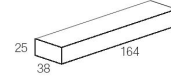

Multifunction (DALI 2, 0/1-10V, PUSH):

CV25-DM-24-NI