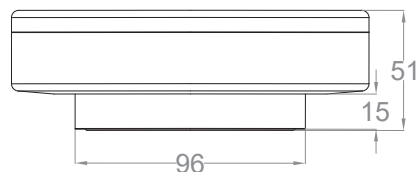

POIS 150

Surface lights | IP40 | Class III | Dimmable

LIGHT SOURCE & OPTIC

Power

14W

Lens

Diffuse emission

Beam Direction

Fixed, Symmetrical

Material

Glass

LED quantity

126

Binning

2 MacAdam steps

Color temperature & quality

2700K
3000K CRI>80
3000K CRI>90
4000K

Lifetime

(L70) >54.000 hrs

FIXTURE

Dimensions

Ø 149mm x H 51mm

Material

Aluminium

Body finishes

Black (RAL 9005)
Intense Bronze
Gold
Agate Gray (RAL 7038)
OysterWhite (RAL1013)
White (RAL 9003)

Weight

1190gr

Mounting

Surface Mounting

Fixing

Applique, Springs

Working temperature

-20° / +40°

ELECTRICAL FEATURES

Power supply

Constant current:
24Vdc
Typical Vf= 24V

Driver requirement

Remote (not included)

Control

On/off
Push switch
Phase Cut
0/1-10 V
Casambi
DALI