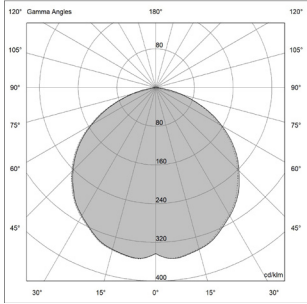

On/off
Push switch
Phase Cut
0/1-10 V
Casambi
DALI

POIS 150

PHOTOMETRIC DATA (3000K CRI>90)

14W | UGR 27

H (m)	D (m)	Eav (lx)
1	1.82	160
2	3.64	40
3	5.47	18
4	7.29	10
5	9.11	6

Total lumen output
670 lm

Efficacy
48 lm/W