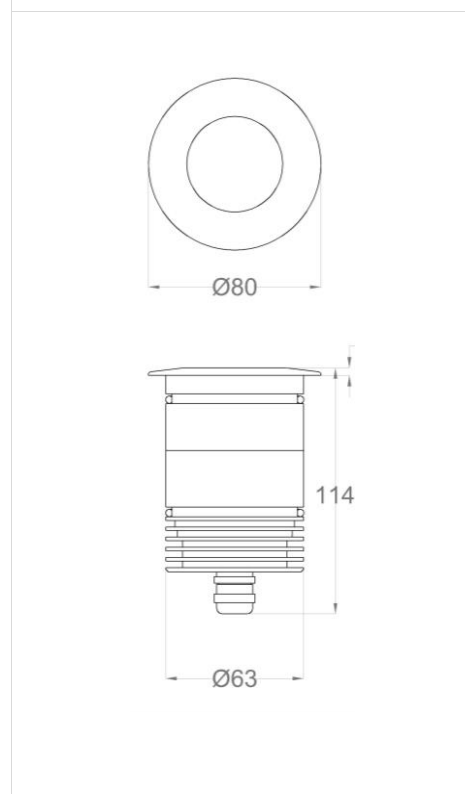

ELECTRICAL FEATURES

Driver	-
Dimmable	-
Connection	In parallel at 220-240 Vac
Class	I

MECHANICAL FEATURES

Dimensions	Ø80 x 114 mm
Weight	530 gr
Installation	Wall, floor recessed
Cut-out	Ø70 mm (recessed box A00862.30)
Use	Outdoor

ACCESSORIES

Visors	-
Filters	-
Box/ Frame	Recessed box
Fixing system	-

PHOTOMETRIC DATA

20° Lens – 15W				30° Lens – 15W					
H(m)	D(m)	E _{max} (lx)	E _{av} (lx)	H(m)	D(m)	E _{max} (lx)	E _{av} (lx)		
20°				30°					
<u>1.00</u>	0.35	4224	2690	<u>1.00</u>	0.54	2458	1505		
<u>2.00</u>	0.69	1056	672	<u>2.00</u>	1.08	615	376		
<u>3.00</u>	1.04	469	299	<u>3.00</u>	1.62	273	167		
<u>4.00</u>	1.39	264	168	<u>4.00</u>	2.16	154	94		
<u>5.00</u>	1.73	169	108	<u>5.00</u>	2.71	98	60		