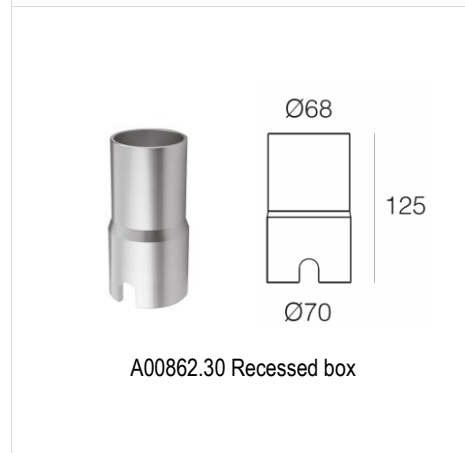

ELECTRICAL FEATURES

Driver	-
Dimmable	-
Connection	In parallel at 220-240 Vac
Class	I

MECHANICAL FEATURES

Dimensions	Ø80 x 114 mm
Weight	530 gr
Installation	Wall, floor recessed
Cut-out	Ø70 mm (recessed box A00862.30)
Use	Outdoor

ACCESSORIES

Visors	-
Filters	-
Box/ Frame	Recessed box
Fixing system	-

PHOTOMETRIC DATA

20° Lens – 15W				30° Lens – 15W					
H(m)	D(m)	E _{max} (lx)	E _{av} (lx)	H(m)	D(m)	E _{max} (lx)	E _{av} (lx)		
20°				30°					
<u>1.00</u>	0.35	4224	2690	<u>1.00</u>	0.54	2458	1505		
<u>2.00</u>	0.69	1056	672	<u>2.00</u>	1.08	615	376		
<u>3.00</u>	1.04	469	299	<u>3.00</u>	1.62	273	167		
<u>4.00</u>	1.39	264	168	<u>4.00</u>	2.16	154	94		
<u>5.00</u>	1.73	169	108	<u>5.00</u>	2.71	98	60		