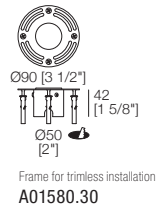

ACCESSORIES

EXAMPLE CODE COMPOSITION