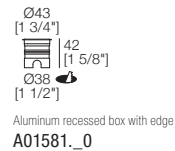

ACCESSORIES

EXAMPLE CODE COMPOSITION