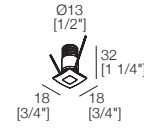

Small Recessed

350mA	1W
Lumen Output 3000K	350mA - 59 lm
Transparent Glass	720433._.-UL
Frosted Glass	710433._.-UL

FINISH	CCT
● 4 Black	● Y 2700K
● 3 Gray	● 6 3000K
● 1 Shiny Chrome	● W 3000K CRI > 90
	● 9 4000K