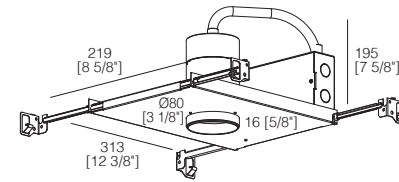

Downlights