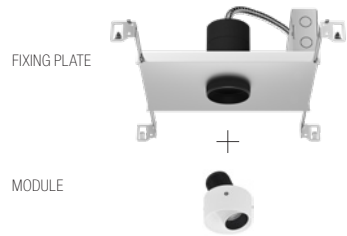

Ariel RF module

500mA Lumen Output 3000K	9W 500mA - 900 lm
14° Lens [1]	7Q4425.____-UL
18° Lens	784425.____-UL
24° Lens	7G4425.____-UL
33° Lens	7E4425.____-UL
52° Lens	754425.____-UL

MODULE FINISH	CCT	DECORATIVE RING	OPTICAL FILTER
● H Black	● U1 2200K CRI > 90	● 4 Black	W Without Filter
● M8 Brown	● B2 2400K CRI > 90	● I Gold Chrome	E Elliptical Filter
● G3 Gray	● X 2700K CRI > 90	● 8 Satin Gold	H Hex Louver
● C Gothic Cement	● X1 2700K CRI > 95	● N Satin Nickel	P Prismatic Filter
● G7 Beige Gray	● 6 3000K	● 1 Shiny Chrome	S Softening Lens
● A6 Gray White	● W 3000K CRI > 90		
● S Warm White	● W1 3000K CRI > 95		
● 7 White	● K 3500K CRI > 90		
	● K1 3500K CRI > 95		
	● D 4000K CRI > 90		

[1] 12° Lens not interchangeable