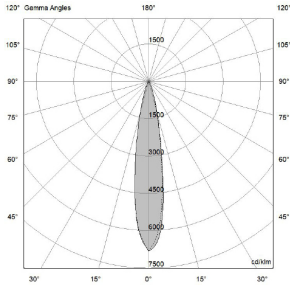

Ariel mR Plug & Play

PHOTOMETRIC DATA (3000K CRI>90)

13W - 18° | UGR 13

H (m)	D (m)	Eav (lx)
1	0.32	3890
2	0.65	972
3	0.97	432
4	1.30	243
5	1.62	156

Total lumen output
901 lm

Efficacy
69 lm/W