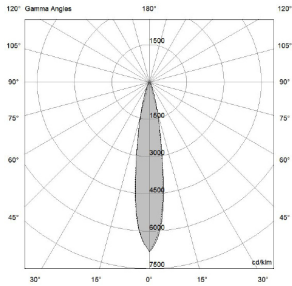

Ariel mR Plug & Play

PHOTOMETRIC DATA (3000K CRI>90)

9W - 18° | UGR 12

H (m)	D (m)	Eav (lx)
1	0.32	3087
2	0.64	772
3	0.96	343
4	1.28	193
5	1.60	123

Total lumen output
712 lm

Efficacy
79 lm/W