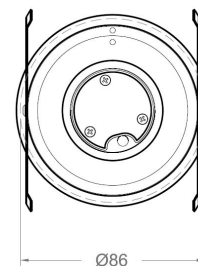

LIGHT SOURCE & OPTIC

Power

9W
13W

Lens

14° - not interchangeable
18°/ 24°/ 33°/ 52° - interchangeable

Beam Direction

Adjustable:
Tilting +/-20°, rotating +/-360°,
Symmetrical

Material

PMMA

LED quantity

1

Binning

2 MacAdam steps

Color temperature & quality

2200K CRI>90
2400K CRI>90
2700K CRI>90/95
3000K CRI>80/90/95
3500K CRI>90/95
4000K CRI>90

Lifetime

(L70) >77.000 hrs

FIXTURE

Dimensions

Ø 90mm x Hmax 116mm

Material

Aluminium

Module finishes

Warm White (RAL 9010)
White (RAL 9003)
Gray White (RAL 9002)
Gothic Cement (RAL 7033)
Gray (RAL 7012)
Beige Gray (RAL 7006)
Brown (RAL 8019)
Black (RAL 9005)

Filter holder finishes

Gold Chrome
Shiny Chrome
Satin Gold
Satin Nickel
Black

Weight

480gr

Mounting

Semirecessed: cut out Ø 86mm

Fixing

Fixing frame with springs

Working temperature

-20° / +40°

ELECTRICAL FEATURES

Power supply

Constant current:
500 mA
700mA
Typical Vf= 18V

Driver requirement

Remote (not included)

Control

On/off
Push switch
Phase Cut
0/1-10 V
Casambi
DALI