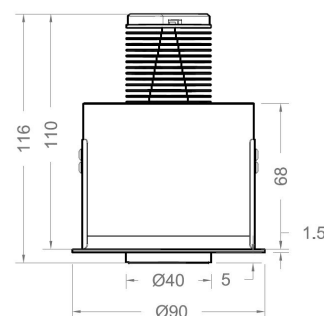

LIGHT SOURCE & OPTIC

Power

9W
13W

Lens

14° - not interchangeable
18°/ 24°/ 33°/ 52° - interchangeable

Beam Direction

Adjustable:
Tilting +/-20°, rotating +/-360°,
Symmetrical

Material

PMMA

LED quantity

1

Binning

2 MacAdam steps

Color temperature & quality

2200K CRI>90
2400K CRI>90
2700K CRI>90/95
3000K CRI>80/90/95
3500K CRI>90/95
4000K CRI>90

Lifetime

(L70) >77.000 hrs

FIXTURE

Dimensions

Ø 90mm x Hmax 116mm

Material

Aluminium

Module finishes

Warm White (RAL 9010)
White (RAL 9003)
Gray White (RAL 9002)
Gothic Cement (RAL 7033)
Gray (RAL 7012)
Beige Gray (RAL 7006)
Brown (RAL 8019)
Black (RAL 9005)

Filter holder finishes

Gold Chrome
Shiny Chrome
Satin Gold
Satin Nickel
Black

Weight

480gr

Mounting

Semirecessed: cut out Ø 86mm

Fixing

Fixing frame with springs

Working temperature

-20° / +40°

ELECTRICAL FEATURES

Power supply

Constant current:
500 mA
700mA
Typical Vf= 18V

Driver requirement

Remote (not included)

Control

On/off
Push switch
Phase Cut
0/1-10 V
Casambi
DALI